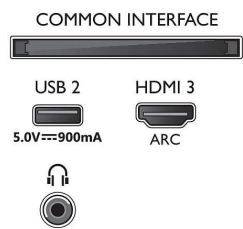

4K UHD LED Smart TV

189 cm (75") Ambilight TV Major HDR formats supported, P5 Perfect Picture Engine, Alexa built-in

75PUS7855/12

Specifications

Ambilight

- Ambilight Features: Ambilight Music, Built-in Ambilight+hue, Game Mode, Lounge mode, Wall colour adaptive
- Ambilight Version: 3 sided

Picture/Display

- Aspect ratio: 16:9
- Diagonal screen size (inch): 75 inch
- Diagonal screen size (metric): 189 cm
- Display: 4K Ultra HD LED
- Panel resolution: 3840 x 2160

- Picture engine: P5 Perfect Picture Engine
- Picture enhancement: Ultra Resolution, Dolby Vision, HDR10+, 1700 PPI, HLG (Hybrid Log Gamma)
- Diagonal screen size (inch): 75 inch

Supported Display Resolution

- Computer inputs on all HDMI: up to 4K UHD 3840 x 2160 @60 Hz, HDR supported, HDR10/HLG
- Video inputs on all HDMI: up to 4K UHD 3840 x 2160 @60 Hz, HDR supported, HDR10/HLG

(Hybrid Log Gamma), HDR10+/Dolby Vision

Tuner/Reception/Transmission

- Digital TV: DVB-T/T2/T2-HD/C/S/S2
- Video Playback: PAL, SECAM
- MPEG Support: MPEG2, MPEG4
- TV Programme guide*: 8-day Electronic Programme Guide
- Signal strength indication
- Teletext: 1000 page Hypertext
- HEVC support

Connections

Side