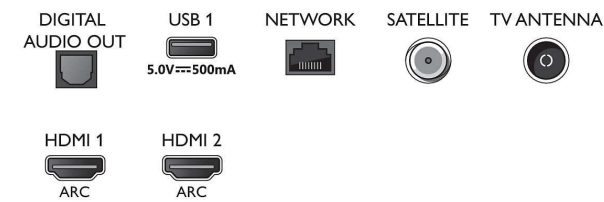

Connections

Side

Bottom

4K UHD LED Smart TV

189 cm (75") Ambilight TV Major HDR formats supported, P5 Perfect Picture Engine, Alexa built-in

75PUS7855/12

Specifications

Smart TV Features