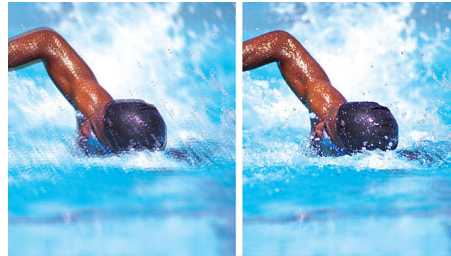

## HD Ready

Enjoy the exceptional picture quality of High Definition pictures and be fully prepared for HD sources like HDTV set-top boxes and Blu-ray discs. HD Ready is a protected label that offers picture quality beyond that of progressive scan. It conforms to strict standards laid out by EICTA to offer an HD screen that displays the benefits of the

## Progressive Scan

Progressive Scan doubles the vertical resolution of the image resulting in a noticeably sharper picture. Instead of sending a field

comprising the odd lines to the screen first, followed by the field with the even lines, it writes both fields at the same time. A full image is created instantaneously, using the maximum resolution. At such a speed, your eye perceives a sharper picture with no line structure.