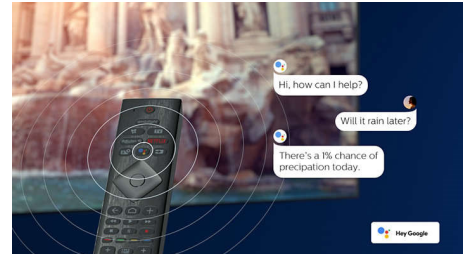

AI voice control

Push a button on the remote to talk to the Google Assistant. Control the TV or Google Assistant-compatible smart home devices with your voice. Or ask Alexa to control the TV via Alexa-enabled devices.