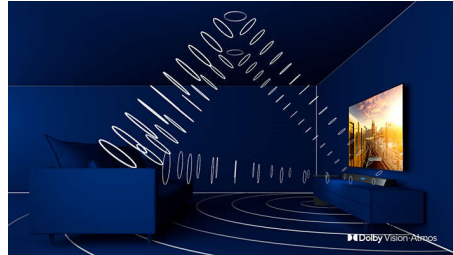

Dolby Vision + Dolby Atmos

Support for Dolby's premium sound and video formats means that the HDR content that you watch will look—and sound—glorious. You'll enjoy a picture that reflects the director's original intentions and experience spacious sound with real clarity and depth.

Slim, attractive design

Looking for a TV that fits with your room? This 4K smart TV is dressed for the occasion! The virtually bezel-free screen goes with just about any interior scheme. While the slim feet make it seem as if the screen is floating above your TV unit or table.