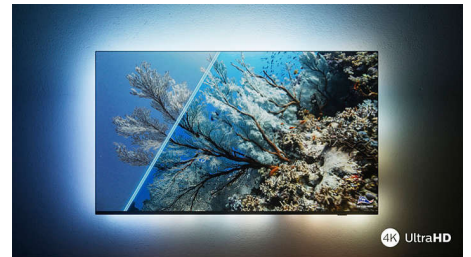

Supports all major HDR formats

Your Philips 4K UHD TV is compatible with all major HDR formats, including Dolby Vision. Whether it's a must-watch series or the latest video game, shadows will be deeper. Bright surfaces will shine. Colours will be truer.