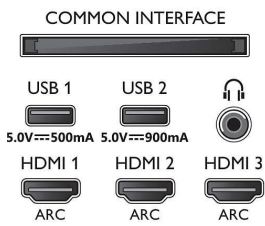

Specifications

Ambilight

- Ambilight Features: Built-in Ambilight+hue, Ambilight Music, Game Mode, Wall colour adaptive, Lounge mode, AmbiWakeup, AmbiSleep, Philips Wireless Home Speakers
- Ambilight Version: 3 sided

Picture/Display

- Aspect ratio: 16:9
- Diagonal screen size (inch): 55 inch
- Diagonal screen size (metric): 139 cm
- Display: 4K Ultra HD OLED

- Panel resolution: 3840 x 2160
- Picture engine: P5 Perfect Picture Engine
- Picture enhancement: Ultra Resolution, Dolby Vision, HDR10+, Perfect Natural Motion, ISF Colour Management, Micro Dimming Perfect, Wide Colour Gamut 99% DCI/P3
- Diagonal screen size (inch): 55 inch

Supported Display Resolution

- Computer inputs on all HDMI: HDR supported, HDR10+/HLG, HDR supported, HDR10/HLG, up

- to 4K UHD 3840 x 2160 @60 Hz
- Video inputs on all HDMI: HDR supported, HDR10/HLG (Hybrid Log Gamma), HDR10+/Dolby Vision, up to 4K UHD 3840 x 2160 @60 Hz

Tuner/Reception/Transmission

- Digital TV: DVB-T/T2/T2-HD/C/S/S2
- Video Playback: PAL, SECAM
- MPEG Support: MPEG2, MPEG4
- TV Programme guide*: 8-day Electronic Programme Guide
- Signal strength indication

Connections

Side