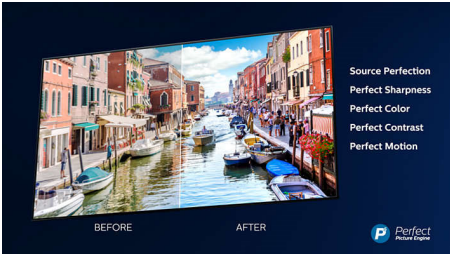

Philips P5 Picture Engine

The Philips P5 engine delivers a picture as brilliant as the content you love. Details have noticeably more depth. Colours are vivid, while skin tones look natural. Contrast is so crisp you'll feel every detail. Motion is perfectly smooth.