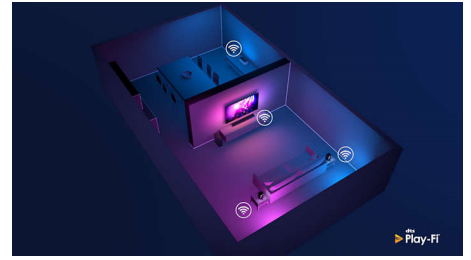

DTS Play-Fi compatible

With DTS Play-Fi on your Philips TV you can connect to compatible speakers in any room. Got wireless speakers in the kitchen? Listen to the film while you make a snack or keep up with the sports commentary while you get everyone drinks.