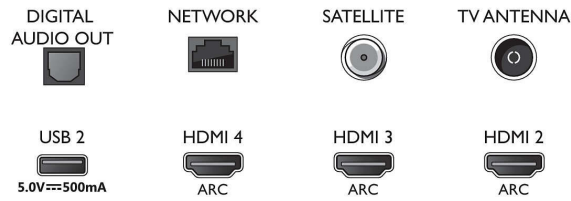

Picture/Display

- Aspect ratio: 16:9
- Diagonal screen size (inch): 50 inch
- Diagonal screen size (metric): 126 cm
- Display: 4K Ultra HD LED

- Panel resolution: 3840 x 2160
- Picture engine: P5 Perfect Picture Engine
- Picture enhancement: Ultra Resolution, Dolby Vision, HDR10+, 2100 PPI
- Diagonal screen size (inch): 50 inch

Connections

Side

Bottom

4K UHD LED Android TV

126 cm (50") Ambilight TV Major HDR formats supported, P5 Perfect Picture Engine, Android TV/AI voice control

50PUS8545/12

Specifications

- Teletext: 1000 page Hypertext
- HEVC support