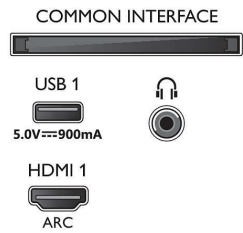

4K UHD LED Android TV

126 cm (50") Ambilight TV Major HDR formats supported, P5 Perfect Picture Engine, Android TV/AI voice control

50PUS8545/12

Specifications

Ambilight

- Ambilight Features: Built-in Ambilight+hue, Ambilight Music, Game Mode, Wall colour adaptive, Lounge mode, AmbiWakeup, AmbiSleep
- Ambilight Version: 3 sided

Picture/Display

- Aspect ratio: 16:9
- Diagonal screen size (inch): 50 inch
- Diagonal screen size (metric): 126 cm
- Display: 4K Ultra HD LED

- Panel resolution: 3840 x 2160
- Picture engine: P5 Perfect Picture Engine
- Picture enhancement: Ultra Resolution, Dolby Vision, HDR10+, 2100 PPI
- Diagonal screen size (inch): 50 inch

Supported Display Resolution

- Computer inputs on all HDMI: HDR supported, HDR10/HLG, up to 4K UHD 3840 x 2160 @60 Hz
- Video inputs on all HDMI: up to 4K UHD 3840 x

2160 @60 Hz, HDR supported, HDR10/HLG (Hybrid Log Gamma), HDR10+/Dolby Vision

Tuner/Reception/Transmission

- Digital TV: DVB-T/T2/T2-HD/C/S/S2
- Video Playback: PAL, SECAM
- MPEG Support: MPEG2, MPEG4
- TV Programme guide*: 8-day Electronic Programme Guide
- Signal strength indication

Connections

Side