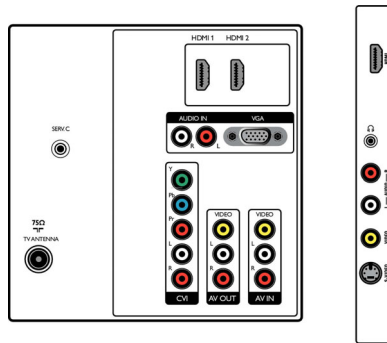

Specifications

Picture/Display

- Aspect ratio: Widescreen
- Diagonal screen size (inch): 52 inch
- Diagonal screen size (metric): 132 cm
- Panel resolution: 1920x1080p
- Brightness: 500 cd/m²
- Picture enhancement: Pixel Plus 2 HD, 3D Combfilter, Active Control + Light sensor, Contrast Plus, Digital Noise Reduction, Jagged Line

- Suppression, Luminance Transient Improver, Progressive scan, HD Natural Motion
- Display screen type: LCD Full HD W-UXGA Act. matrix
- Dynamic screen contrast: 33000:1
- Response time (typical): 6 ms
- Viewing angle: 176° (H) / 176° (V)
- Screen enhancement: Anti-Reflection coated screen

Supported Display Resolution

- Computer formats: 640 x 480, 60, 72, 75, 85Hz, 720 x 400, 70Hz, 800 x 600, 60, 72, 75, 85Hz, 1024 x 768, 60, 70, 75, 85Hz, 1280 x 768, 60Hz, 1280 x 1024, 60Hz, 1360 x 768, 60Hz
- Video formats: 480i, 60Hz, 480p, 60Hz, 576i, 50Hz, 576p, 50Hz, 720p, 50, 60Hz, 1080i, 50, 60Hz, 1080p, 24, 50, 60Hz, 1080p, 24, 25, 30Hz