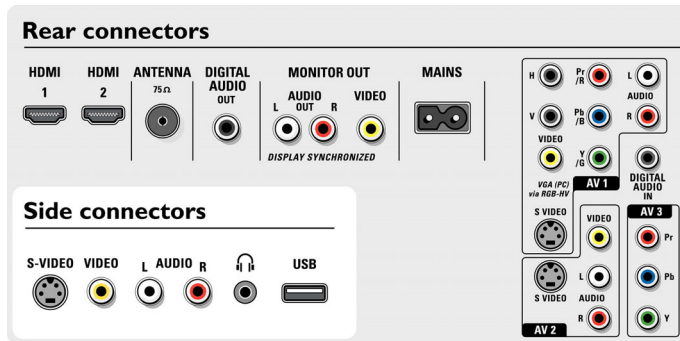

Specifications

Ambilight

- Ambilight Features: Ambilight 2 Channel, Auto adaptive to video content, Efficient low energy lamp, Full operation in stand-by
- Color Settings: Full Multi Color
- Dimming Function: Manual and via Light Sensor
- Preset modes: 4 Active Adaptive modes

Picture/Display

- Aspect ratio: 16:9
- Diagonal screen size (inch): 32 inch
- Diagonal screen size (metric): 80 cm
- Color cabinet: High Gloss Black
- Panel resolution: 1366 x 768p
- Brightness: 550 cd/m²
- Picture enhancement: Pixel Plus 2 HD, Digital Crystal Clear, Digital Natural Motion, Dynamic

- contrast enhancement, 3D Combfilter, Active Control + Light sensor, Jagged Line Suppression, Progressive scan, Widescreen Plus
- Display screen type: LCD WXGA Active Matrix TFT
- Dynamic screen contrast: 4000:1
- Response time (typical): 6 ms
- Viewing angle: 176° (H) / 176° (V)
- Screen enhancement: Anti-Reflection coated