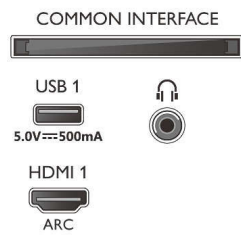

4K UHD Android TV

3 sided Ambilight TV Major HDR formats supported, Dolby Vision and Dolby Atmos, 139 cm (55") Android TV

55PUS7956/12

Specifications

Ambilight

- Ambilight Features: Game Mode, Lounge mode, Wall colour adaptive, Built-in Ambilight
- Ambilight Version: 3 sided

Picture/Display

- Aspect ratio: 16:9
- Diagonal screen size (inch): 55 inch
- Diagonal screen size (metric): 139 cm
- Display: 4K Ultra HD LED
- Panel resolution: 3840 x 2160

- Picture enhancement: Ultra Resolution, Dolby Vision, HLG (Hybrid Log Gamma), HDR10+ compatible
- Diagonal screen size (inch): 55 inch

Supported Display Resolution

- Computer inputs on all HDMI: up to 4K UHD 3840 x 2160 @60 Hz, HDR supported, HDR10/HLG
- Video inputs on all HDMI: up to 4K UHD 3840 x 2160 @60 Hz, HDR supported, HDR10/HLG

(Hybrid Log Gamma), HDR10+/Dolby Vision

Tuner/Reception/Transmission

- Digital TV: DVB-T/T2/T2-HD/C/S/S2
- Video Playback: PAL, SECAM
- MPEG Support: MPEG2, MPEG4
- TV Programme guide*: 8-day Electronic Programme Guide
- Signal strength indication
- Teletext: 1000 page Hypertext
- HEVC support

Connections

Side