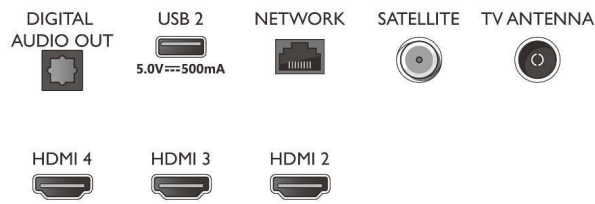

(Hybrid Log Gamma), HDR10+/Dolby Vision

Tuner/Reception/Transmission

- Digital TV: DVB-T/T2/T2-HD/C/S/S2
- Video Playback: PAL, SECAM
- MPEG Support: MPEG2, MPEG4
- TV Programme guide*: 8-day Electronic Programme Guide
- Signal strength indication
- Teletext: 1000 page Hypertext
- HEVC support

Connections

Side

Bottom

4K UHD Android TV

3 sided Ambilight TV Major HDR formats supported, Dolby Vision and Dolby Atmos, 139 cm (55") Android TV

Specifications

Android TV

- OS: Android TV™ 10 (Q)
- Pre-installed apps: Amazon Prime Video, BBC iPlayer, Disney+, Netflix, YouTube
- Memory size (Flash): 8 GB