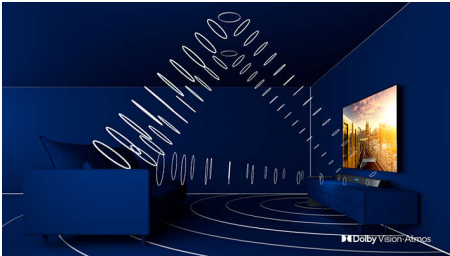

Highlights

55PUS7956/12

3 sided Ambilight

With Philips Ambilight, every moment feels closer. Intelligent LEDs around the edge of the TV respond to the on-screen action and emit an immersive glow that's simply captivating. Experience it once and wonder how you enjoyed TV without it.

Dolby Vision + Dolby Atmos

Support for Dolby's premium sound and video formats means that the HDR content that you watch will look—and sound—glorious. You'll enjoy a picture that reflects the director's original intentions and experience spacious sound with real clarity and depth.