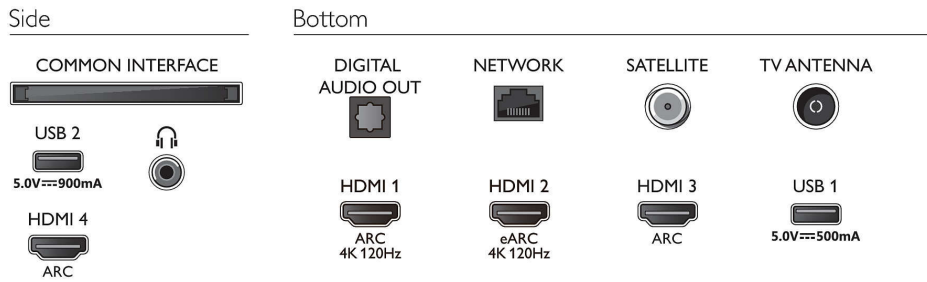

Specifications

Ambilight

- Ambilight Features: Built-in Ambilight+hue, Ambilight Music, Game Mode, Wall colour adaptive, Lounge mode, AmbiWakeup, AmbiSleep, Philips Wireless Home Speakers, Ambilight Aurora, Ambilight Boot-Up Animation
- Ambilight Version: 3 sided

Picture/Display

- Diagonal screen size (metric): 164 cm
- Display: 4K Ultra HD LED

- Panel resolution: 3840 x 2160
- Native refresh rate: 120 Hz
- Picture engine: P5 Perfect Picture Engine
- Picture enhancement: Dolby Vision, HDR10+, Micro Dimming Pro, Film-maker mode, Natural Motion, Wide Colour Gamut 90% DCI/P3, CalMAN Ready
- Diagonal screen size (inch): 65 inch

Display input resolution

- Resolution-Refresh rate: 576 p - 50 Hz, 640 x 480

- 60 Hz, 720 p - 50 Hz, 60 Hz, 2560 x 1440 - 60 Hz, 120 Hz, 1920 x 1080 p - 24 Hz, 25 Hz, 30 Hz, 50 Hz, 3840 x 2160 p - 24 Hz, 25 Hz, 30 Hz, 50 Hz, 60 Hz, 100 Hz, 120 Hz.

Tuner/Reception/Transmission

- Digital TV: DVB-T/T2/T2-HD/C/S/S2
- TV Programme guide*: 8-day Electronic Programme Guide
- Signal strength indication

Connections