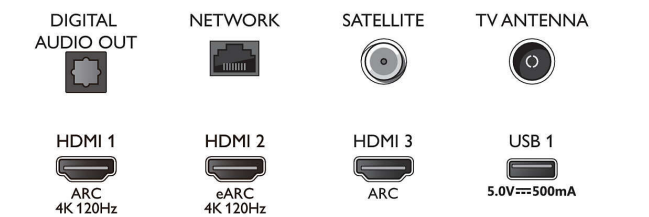

Specifications

Ambilight

- Ambilight Features: Built-in Ambilight+hue, Ambilight Music, Game Mode, Wall colour adaptive, Lounge mode, AmbiWakeup, AmbiSleep, Philips Wireless Home Speakers, Ambilight Aurora, Ambilight Boot-Up Animation
- Ambilight Version: 3 sided

Picture/Display

- Diagonal screen size (metric): 164 cm
- Display: 4K Ultra HD LED

- Panel resolution: 3840 x 2160
- Native refresh rate: 120 Hz
- Picture engine: P5 Perfect Picture Engine
- Picture enhancement: Dolby Vision, HDR10+, Micro Dimming Pro, Film-maker mode, Natural Motion, Wide Colour Gamut 90% DCI/P3, CalMAN Ready
- Diagonal screen size (inch): 65 inch

Display input resolution

- Resolution-Refresh rate: 576 p - 50 Hz, 640 x 480

- 60 Hz, 720 p - 50 Hz, 60 Hz, 2560 x 1440 - 60 Hz, 120 Hz, 1920 x 1080 p - 24 Hz, 25 Hz, 30 Hz, 50 Hz, 3840 x 2160 p - 24 Hz, 25 Hz, 30 Hz, 50 Hz, 60 Hz, 100 Hz, 120 Hz.

Tuner/Reception/Transmission

- Digital TV: DVB-T/T2/T2-HD/C/S/S2
- TV Programme guide*: 8-day Electronic Programme Guide
- Signal strength indication

Connections

Side

Bottom