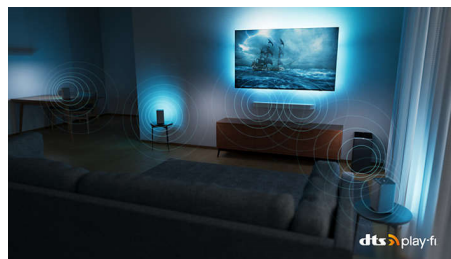

DTS Play-Fi compatible

Philips Wireless Home System powered by DTS Play-Fi lets you connect to compatible soundbars and wireless speakers around your home in seconds. Listen to movies in the

kitchen. Play music anywhere. You can even create a home-cinema surround-sound system using your Philips TV as a central speaker.