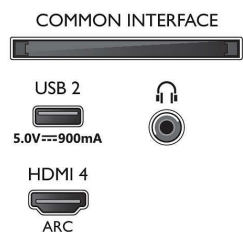

Specifications

Ambilight

- Ambilight Features: Built-in Ambilight+hue, Ambilight Music, Game Mode, Wall colour adaptive, Lounge mode, AmbiWakeup, AmbiSleep, Philips Wireless Home Speakers, Ambilight Aurora, Ambilight Boot-Up Animation
- Ambilight Version: 3 sided

Picture/Display

- Diagonal screen size (metric): 164 cm
- Display: 4K Ultra HD LED

- Panel resolution: 3840 x 2160
- Native refresh rate: 120 Hz
- Picture engine: P5 Perfect Picture Engine
- Picture enhancement: Dolby Vision, HDR10+, Micro Dimming Pro, Film-maker mode, Natural Motion, Wide Colour Gamut 90% DCI/P3, CalMAN Ready
- Diagonal screen size (inch): 65 inch

Display input resolution

- Resolution-Refresh rate: 576 p - 50 Hz, 640 x 480

- 60 Hz, 720 p - 50 Hz, 60 Hz, 2560 x 1440 - 60 Hz, 120 Hz, 1920 x 1080 p - 24 Hz, 25 Hz, 30 Hz, 50 Hz, 3840 x 2160 p - 24 Hz, 25 Hz, 30 Hz, 50 Hz, 60 Hz, 100 Hz, 120 Hz.

Tuner/Reception/Transmission

- Digital TV: DVB-T/T2/T2-HD/C/S/S2
- TV Programme guide*: 8-day Electronic Programme Guide
- Signal strength indication

Connections

Side