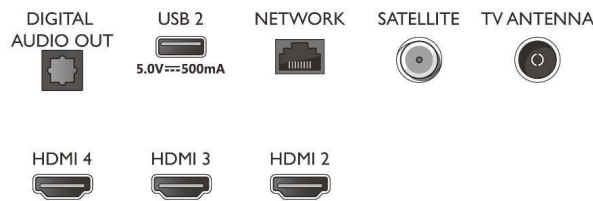

4K UHD Android TV

3 sided Ambilight TV Major HDR formats supported, Dolby Vision and Dolby Atmos, 139 cm (55") Android TV

55PUS7956/12

Specifications

Ambilight

- Ambilight Features: Game Mode, Lounge mode, Wall colour adaptive, Built-in Ambilight
- Ambilight Version: 3 sided

Picture/Display

- Aspect ratio: 16:9
- Diagonal screen size (inch): 55 inch
- Diagonal screen size (metric): 139 cm
- Display: 4K Ultra HD LED
- Panel resolution: 3840 x 2160

- Picture enhancement: Ultra Resolution, Dolby Vision, HLG (Hybrid Log Gamma), HDR10+ compatible
- Diagonal screen size (inch): 55 inch

Supported Display Resolution

- Computer inputs on all HDMI: up to 4K UHD 3840 x 2160 @60 Hz, HDR supported, HDR10/HLG
- Video inputs on all HDMI: up to 4K UHD 3840 x 2160 @60 Hz, HDR supported, HDR10/HLG

(Hybrid Log Gamma), HDR10+/Dolby Vision

Tuner/Reception/Transmission

- Digital TV: DVB-T/T2/T2-HD/C/S/S2
- Video Playback: PAL, SECAM
- MPEG Support: MPEG2, MPEG4
- TV Programme guide*: 8-day Electronic Programme Guide
- Signal strength indication
- Teletext: 1000 page Hypertext
- HEVC support

Connections

Side

Bottom