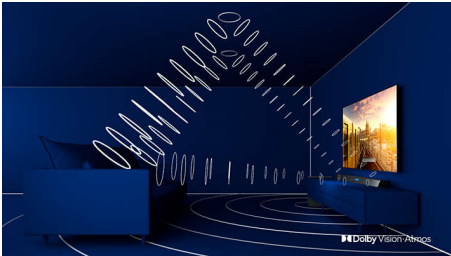

Highlights

55PUS7956/12

3 sided Ambilight

With Philips Ambilight, every moment feels closer. Intelligent LEDs around the edge of the TV respond to the on-screen action and emit an immersive glow that's simply captivating. Experience it once and wonder how you enjoyed TV without it.

Dolby Vision + Dolby Atmos

Support for Dolby's premium sound and video formats means that the HDR content that you watch will look—and sound—glorious. You'll enjoy a picture that reflects the director's original intentions and experience spacious sound with real clarity and depth.