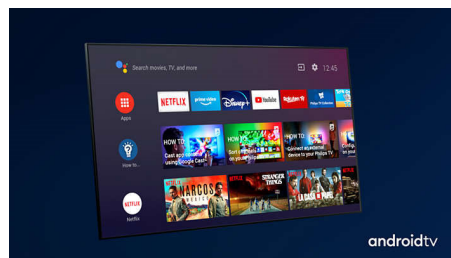

Android TV.

Make your Philips Android TV your own. If it's all about Amazon and YouTube this week and

Rakuten TV and Netflix next week - no problem. A clear, intuitive interface lets you put the content you love front and centre. Easily pick up where you left off in the latest series, or check out the new movie releases.