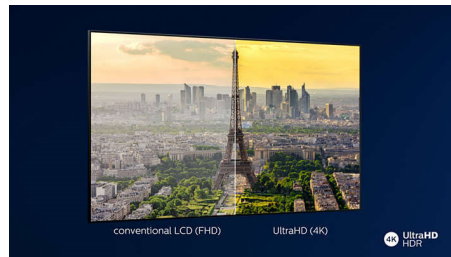

HDR10+ supported

Your Philips TV is primed to get the most out of the HDR10+ video format. Contrast, colour and brightness levels are adjusted from frame to frame. Whether it's a must-watch series or the new blockbuster, shadows will be deeper. Bright surfaces will shine. Colours will be truer.