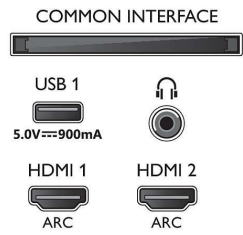

Specifications

Ambilight

- Ambilight Features: Built-in Ambilight+hue, Ambilight Music, Game Mode, Wall colour adaptive, Lounge mode
- Ambilight Version: 3 sided

Picture/Display

- Aspect ratio: 16:9
- Diagonal screen size (inch): 65 inch
- Diagonal screen size (metric): 164 cm
- Display: 4K Ultra HD LED

- Panel resolution: 3840 x 2160
- Picture engine: P5 Perfect Picture Engine
- Picture enhancement: Ultra Resolution, HDR10+, Dolby Vision, Micro Dimming Pro, 1700 PPI
- Diagonal screen size (inch): 65 inch

Supported Display Resolution

- Computer inputs on all HDMI: HDR supported, HDR10/HLG, up to 4K UHD 3840 x 2160 @60 Hz
- Video inputs on all HDMI: up to 4K UHD 3840 x

2160 @60 Hz, HDR supported, HDR10/HLG (Hybrid Log Gamma), HDR10+/Dolby Vision

Tuner/Reception/Transmission

- Digital TV: DVB-T/T2/T2-HD/C/S/S2
- Video Playback: NTSC, PAL, SECAM
- MPEG Support: MPEG2, MPEG4
- TV Programme guide*: 8-day Electronic Programme Guide
- Signal strength indication

Connections

Side