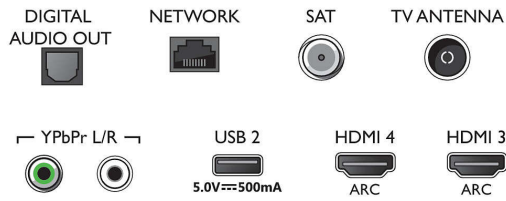

Tuner/Reception/Transmission

- Digital TV: DVB-T/T2/T2-HD/C/S/S2
- Video Playback: NTSC, PAL, SECAM
- MPEG Support: MPEG2, MPEG4
- TV Programme guide*: 8-day Electronic Programme Guide
- Signal strength indication

Connections

Side

Bottom

Specifications

- Teletext: 1000 page Hypertext
- HEVC support

Android TV

- OS: Android TV™ 9 (Pie)
- Pre-installed apps: Google Play Movies*, Google Play Music*, Google Search, YouTube
- Memory size (Flash): 16 GB*