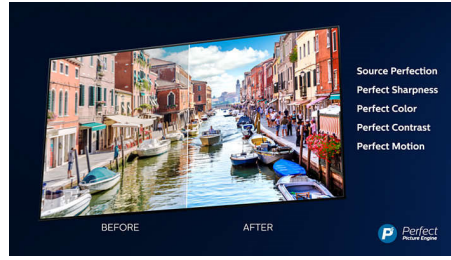

P5 Perfect Picture Engine

The Philips P5 engine delivers a picture as brilliant as the content you love. Details have noticeably more depth. Colours are vivid, while skin tones look natural. Contrast is so crisp you'll feel every detail. Motion is perfectly smooth.