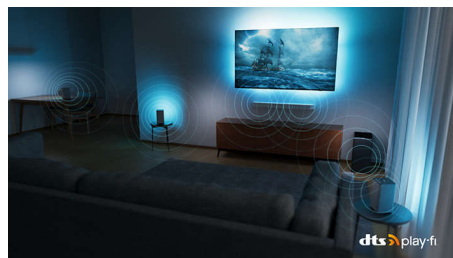

DTS Play-Fi compatible

Philips Wireless Home System powered by DTS Play-Fi lets you connect to compatible soundbars and wireless speakers around your home in seconds. Listen to movies in the kitchen. Play music anywhere. You can even create a home-cinema surround-sound system using your Philips TV as a central speaker.