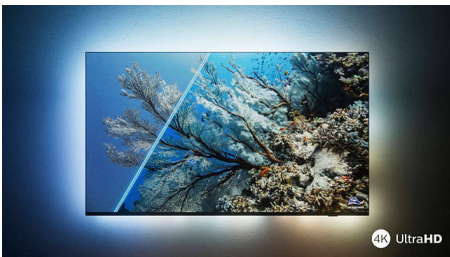

## Vibrant HDR picture

Want to experience a perfect picture for every scene? Your Philips 4K UHD TV is compatible with all major HDR formats, which means you get brilliant, sharp images. You'll see every detail, even in dark and bright areas.