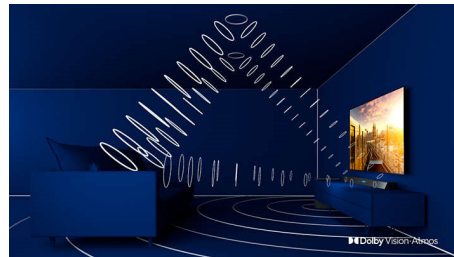

Dolby Vision and Dolby Atmos

Support for Dolby's premium sound and video formats means the HDR content you watch will look—and sound—gloriously real. Whether it's the latest streaming series or a Blu-Ray disc set, you'll enjoy contrast, brightness and colour that reflect the director's original intentions. And hear spacious sound with clarity, detail and depth.

Design

Muirhead leather adds a sophisticated finish to select Philips TV remote controls and stands. Ethically sourced and sustainably produced in

65OLED865/12

Scotland, this high-performance leather feels soft and textured to the touch, and it ages beautifully.