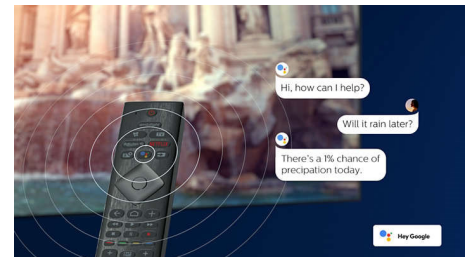

Voice assistant

Control your Philips Android TV with your voice. Want to play a game, watch Netflix or find content and apps in the Google Play store? Just tell your TV. You can even command all Google Assistant-compatible smart home devices, like dimming the lights and setting the thermostat on movie night. Without leaving the sofa. The days of searching for the TV remote are over. Now you can use your voice to control your Philips smart TV via Alexa-enabled devices, like Amazon Echo. Turn your TV on, change the channel, switch to your gaming console and more with Alexa.