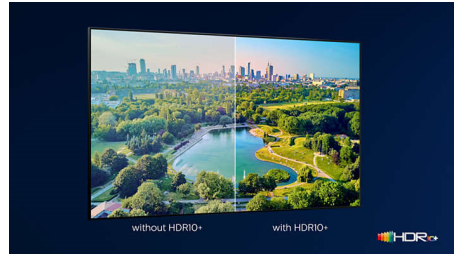

Major HDR formats supported

A Philips 4K UHD OLED TV is compatible with all major HDR formats, including HDR10+ and Dolby Vision. Whether it's a must-watch series or the latest video game, shadows will be deeper. Bright surfaces will shine. Colours will be truer. Motion is incredibly smooth.