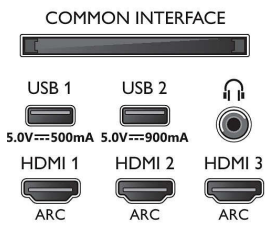

Connections

Side

Bottom

4K UHD OLED Android TV

164 cm (65") Ambilight TV Major HDR formats supported, P5 AI Perfect Picture Engine, Android TV/AI voice control

Specifications

Android TV

- OS: Android TV™ 9 (Pie)
- Pre-installed apps: Google Play Movies*, Google Play Music*, Google Search, YouTube, Amazon instant video, BBC iPlayer, Netflix
- Memory size (Flash): 16 GB*