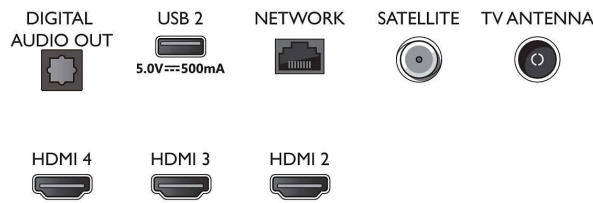

Specifications

Picture/Display

- Aspect ratio: 16:9
- Diagonal screen size (inch): 65 inch
- Diagonal screen size (metric): 164 cm
- Display: 4K Ultra HD LED
- Panel resolution: 3840 x 2160
- Picture engine: Pixel Precise Ultra HD
- Picture enhancement: Ultra Resolution, Dolby Vision, HLG (Hybrid Log Gamma), HDR10+ compatible
- Diagonal screen size (inch): 65 inch

Supported Display Resolution

- Computer inputs on all HDMI: up to 4K UHD 3840 x 2160 @60 Hz, HDR supported, HDR10/HLG
- Video inputs on all HDMI: up to 4K UHD 3840 x 2160 @60 Hz, HDR supported, HDR10/HLG (Hybrid Log Gamma), HDR10+/Dolby Vision

Tuner/Reception/Transmission

- Digital TV: DVB-T/T2/T2-HD/C/S/S2
- Video Playback: PAL, SECAM

- MPEG Support: MPEG2, MPEG4
- TV Programme guide*: 8-day Electronic Programme Guide
- Signal strength indication
- Teletext: 1000 page Hypertext
- HEVC support

Android TV

- OS: Android TV™ 10 (Q)
- Pre-installed apps: Amazon Prime Video, BBC iPlayer, Disney+, Netflix*, YouTube

Connections

Side

Bottom