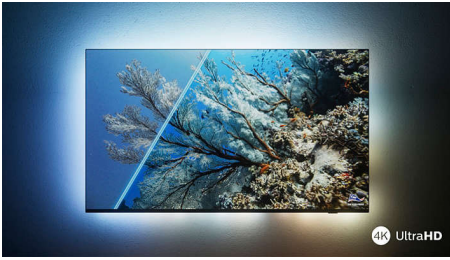

4K UHD LED Android TV

Dolby Atmos sound Major HDR formats supported, 164 cm (65") Android TV

65PUS7406/12

Highlights

Supports all major HDR formats

Your Philips 4K UHD TV is compatible with all major HDR formats, including Dolby Vision. Whether it's a must-watch series or the latest video game, shadows will be deeper. Bright surfaces will shine. Colours will be truer.