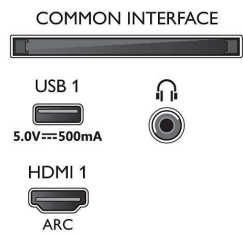

Specifications

Picture/Display

- Aspect ratio: 16:9
- Diagonal screen size (inch): 65 inch
- Diagonal screen size (metric): 164 cm
- Display: 4K Ultra HD LED
- Panel resolution: 3840 x 2160
- Picture engine: Pixel Precise Ultra HD
- Picture enhancement: Ultra Resolution, Dolby Vision, HLG (Hybrid Log Gamma), HDR10+ compatible
- Diagonal screen size (inch): 65 inch

Supported Display Resolution

- Computer inputs on all HDMI: up to 4K UHD 3840 x 2160 @60 Hz, HDR supported, HDR10/HLG
- Video inputs on all HDMI: up to 4K UHD 3840 x 2160 @60 Hz, HDR supported, HDR10/HLG (Hybrid Log Gamma), HDR10+/Dolby Vision

Tuner/Reception/Transmission

- Digital TV: DVB-T/T2/T2-HD/C/S/S2
- Video Playback: PAL, SECAM

- MPEG Support: MPEG2, MPEG4
- TV Programme guide*: 8-day Electronic Programme Guide
- Signal strength indication
- Teletext: 1000 page Hypertext
- HEVC support

Android TV

- OS: Android TV™ 10 (Q)
- Pre-installed apps: Amazon Prime Video, BBC iPlayer, Disney+, Netflix*, YouTube

Connections

Side