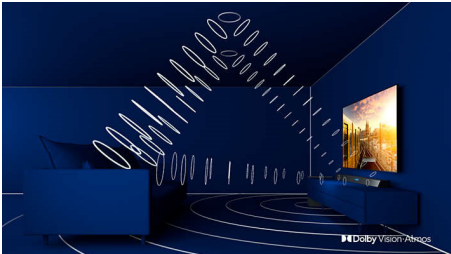

Dolby Vision + Dolby Atmos

Support for Dolby's premium sound and video formats means that the HDR content that you watch will look—and sound—glorious. You'll enjoy a picture that reflects the director's original intentions and experience spacious sound with real clarity and depth.