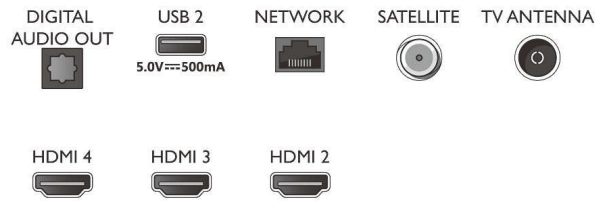

43PUS7956/12

(Hybrid Log Gamma), HDR10+/Dolby Vision

Tuner/Reception/Transmission

- Digital TV: DVB-T/T2/T2-HD/C/S/S2
- Video Playback: PAL, SECAM
- MPEG Support: MPEG2, MPEG4
- TV Programme guide*: 8-day Electronic Programme Guide
- Signal strength indication
- Teletext: 1000 page Hypertext
- HEVC support

Connections

Side

Bottom

4K UHD Android TV

3 sided Ambilight TV Major HDR formats supported, Dolby Vision and Dolby Atmos, 108 cm (43") Android TV

Specifications

Android TV

- OS: Android TV™ 10 (Q)
- Pre-installed apps: Amazon Prime Video, BBC iPlayer, Disney+, Netflix, YouTube
- Memory size (Flash): 8 GB