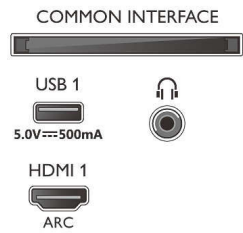

43PUS7956/12

(Hybrid Log Gamma), HDR10+/Dolby Vision

Tuner/Reception/Transmission

- Digital TV: DVB-T/T2/T2-HD/C/S/S2
- Video Playback: PAL, SECAM
- MPEG Support: MPEG2, MPEG4
- TV Programme guide*: 8-day Electronic Programme Guide
- Signal strength indication
- Teletext: 1000 page Hypertext
- HEVC support

Connections

Side

Bottom

4K UHD Android TV

3 sided Ambilight TV Major HDR formats supported, Dolby Vision and Dolby Atmos, 108 cm (43") Android TV

Specifications

Android TV

- OS: Android TV™ 10 (Q)
- Pre-installed apps: Amazon Prime Video, BBC iPlayer, Disney+, Netflix, YouTube
- Memory size (Flash): 8 GB