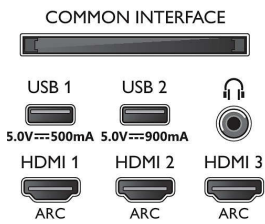

Specifications

Ambilight

- Ambilight Features: Built-in Ambilight+hue, Ambilight Music, Game Mode, Wall colour adaptive, Lounge mode, AmbiSleep, Sunrise Alarm
- Ambilight Version: 4 sided

Picture/Display

- Aspect ratio: 16:9
- Diagonal screen size (inch): 65 inch
- Diagonal screen size (metric): 164 cm
- Display: 4K Ultra HD OLED

- Panel resolution: 3840 x 2160
- Picture engine: P5 AI Perfect Picture Engine
- Picture enhancement: Ultra Resolution, Wide Colour Gamut 99% DCI/P3, Dolby Vision, HDR10+, Perfect Natural Motion, 6600 PPI, Super Resolution
- Diagonal screen size (inch): 65 inch

Supported Display Resolution

- Computer inputs on all HDMI: up to 4K UHD 3840 x 2160 @60 Hz, HDR supported, HDR10+/
  HLG, HDR supported, HDR10/HLG

- Video inputs on all HDMI: up to 4K UHD 3840 x 2160 @60 Hz, HDR supported, HDR10/HLG (Hybrid Log Gamma), HDR10+/Dolby Vision

Tuner/Reception/Transmission

- Digital TV: DVB-T/T2/T2-HD/C/S/S2
- Video Playback: PAL, SECAM
- MPEG Support: MPEG2, MPEG4
- TV Programme guide*: 8-day Electronic Programme Guide

Connections

Side