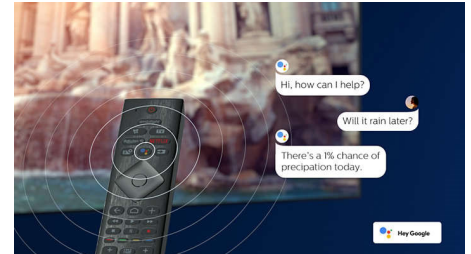

## Voice assistant

Control your Philips Android TV with your voice. Want to play a game, watch Netflix or find content and apps in the Google Play store? Just tell your TV. You can even command all Google Assistant-compatible smart home devices, like dimming the lights and setting the thermostat on movie night. Without leaving the sofa. The days of searching for the TV remote are over. Now you can use your voice to control your Philips smart TV via Alexa-enabled devices, like Amazon Echo. Turn your TV on, change the channel, switch to your gaming console and more with Alexa.