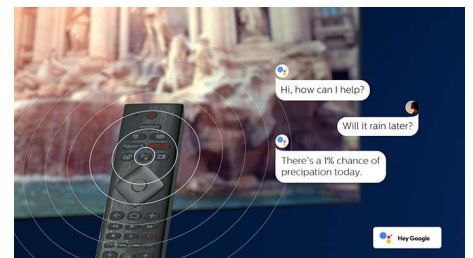

## HDMI 2.1 VRR and low latency

Your Philips TV boasts the latest HDMI 2.1 connectivity and automatically switches to an ultra-low-latency setting when you start playing a game on your console. VRR and Freesync are supported for smooth fast-action gameplay. Ambilight's gaming mode brings the thrill right into the room.

## AI voice control

Push a button on the remote to talk to the Google Assistant. Control the TV or Google Assistant-compatible smart home devices with your voice. Or ask Alexa to control the TV via Alexa-enabled devices.