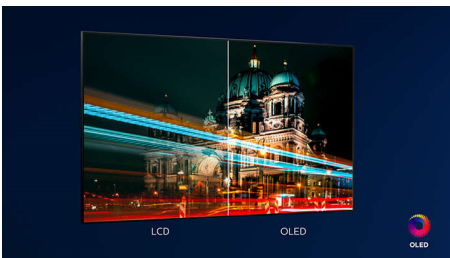

Philips OLED TV

With a Philips OLED TV, you get a wider viewing angle and a uniquely lifelike picture. Blacks are deeper. Colours are truer. Details in shadows and highlights are precisely reproduced. All major HDR formats are supported. You'll feel the full power of every scene.