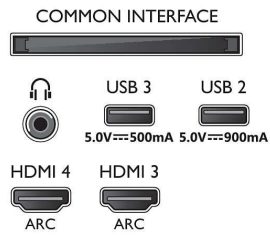

Specifications

Ambilight

- Ambilight Features: Built-in Ambilight+hue, Ambilight Music, Game Mode, Wall colour adaptive, Lounge mode, AmbiWakeup, AmbiSleep, Philips Wireless Home Speakers
- Ambilight Version: 4 sided

Picture/Display

- Aspect ratio: 16:9
- Diagonal screen size (inch): 65 inch

- Diagonal screen size (metric): 164 cm
- Display: 4K Ultra HD OLED
- Panel resolution: 3840 x 2160
- Picture engine: P5 AI Perfect Picture Engine
- Picture enhancement: Ultra Resolution, Wide Colour Gamut 99% DCI/P3, Dolby Vision, HDR10+, Perfect Natural Motion, A.I. PQ mode, CalMAN Ready, ISF Colour Management, Micro Dimming Perfect
- Diagonal screen size (inch): 65 inch

Supported Display Resolution

- Computer inputs on HDMI 1/2: HDMI 2.1 supported, up to 4K UHD 120 Hz, HDR supported, HDR10/HLG, HDR10+/Dolby Vision
- Computer inputs on HDMI 3/4: HDMI 2.0 supported
- Video inputs on HDMI 1/2: HDMI 2.1 supported, up to 4K UHD 120 Hz, HDR supported, HDR10/HLG, HDR10+/Dolby Vision
- Video inputs on HDMI 3/4: HDMI 2.0 supported

Connections

Side