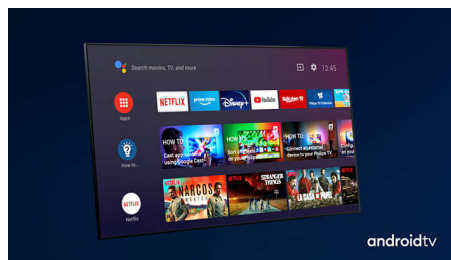

Simply smart. Android TV

Your Philips Android TV gives you the content you want—when you want it. You can customise the home screen to display your favourite apps, making it simple to start streaming the movies and shows you love. Or pick up where you left off.