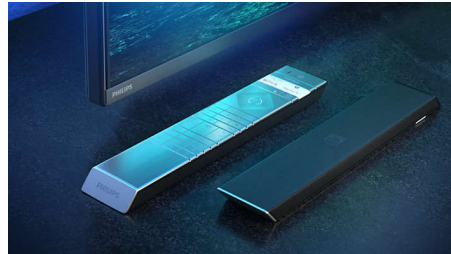

## Philips OLED TV

With a Philips OLED TV, you get a wider viewing angle and a uniquely lifelike picture. Blacks are deeper. Colours are truer. Details in shadows and highlights are precisely reproduced. All major HDR formats are supported. You'll feel the full power of every scene.

## Premium materials

Every inch of this TV looks and feels premium. The ultra-thin metal bezel. The metal T-bar stand in dark chrome. Or the soft, textured leather-backed remote with backlit keys—which is as good to hold as it is to use.