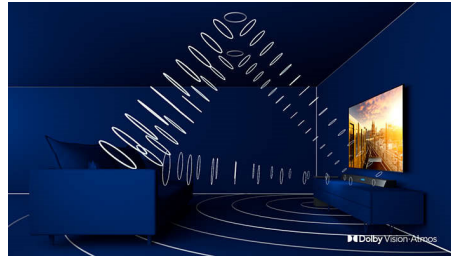

Dolby Vision + Dolby Atmos

Support for Dolby's premium sound and video formats means that the HDR content that you watch will look—and sound—glorious. You'll enjoy a picture that reflects the director's original intentions and experience spacious sound with real clarity and depth.