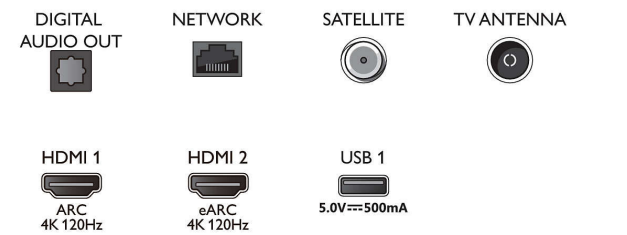

Specifications

Ambilight

- Ambilight Features: Built-in Ambilight+hue, Ambilight Music, Game Mode, Wall colour adaptive, Lounge mode, AmbiWakeup, AmbiSleep, Philips Wireless Home Speakers
- Ambilight Version: 4 sided

Picture/Display

- Aspect ratio: 16:9
- Diagonal screen size (inch): 65 inch

- Diagonal screen size (metric): 164 cm
- Display: 4K Ultra HD OLED
- Panel resolution: 3840 x 2160
- Picture engine: P5 AI Perfect Picture Engine
- Picture enhancement: Ultra Resolution, Wide Colour Gamut 99% DCI/P3, Dolby Vision, HDR10+, Perfect Natural Motion, A.I. PQ mode, CalMAN Ready, ISF Colour Management, Micro Dimming Perfect
- Diagonal screen size (inch): 65 inch

Supported Display Resolution

- Computer inputs on HDMI 1/2: HDMI 2.1 supported, up to 4K UHD 120 Hz, HDR supported, HDR10/HLG, HDR10+/Dolby Vision
- Computer inputs on HDMI 3/4: HDMI 2.0 supported
- Video inputs on HDMI 1/2: HDMI 2.1 supported, up to 4K UHD 120 Hz, HDR supported, HDR10/HLG, HDR10+/Dolby Vision
- Video inputs on HDMI 3/4: HDMI 2.0 supported

Connections

Side

Bottom