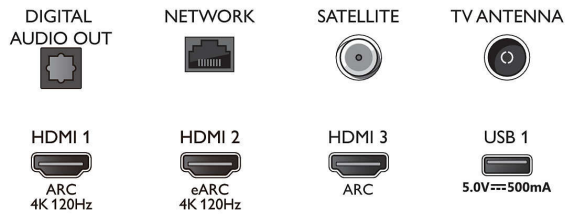

Picture/Display

- Diagonal screen size (metric): 164 cm
- Display: 4K Ultra HD LED

- Panel resolution: 3840 x 2160
- Native refresh rate: 120 Hz
- Picture engine: P5 Perfect Picture Engine
- Picture enhancement: Micro Dimming Pro, HDR10+, Dolby Vision, Film-maker mode, Natural Motion, Wide Colour Gamut 90% DCI/P3, CalMAN Ready
- Diagonal screen size (inch): 65 inch

Tuner/Reception/Transmission

- Digital TV: DVB-T/T2/T2-HD/C/S/S2
- TV Programme guide*: 8-day Electronic Programme Guide
- Signal strength indication

Connections

Side

Bottom

Specifications

- Teletext: 1000 page Hypertext
- HEVC support