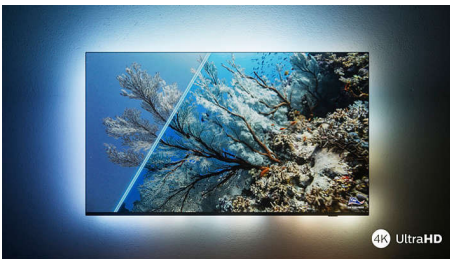

PHILIPS

4K UHD LED Android TV
3 sided Ambilight TV Major HDR formats supported, P5 picture engine-120 Hz, 164 cm (65") Android TV

65PUS8837/12

Highlights

The one with Ambilight.

With Philips Ambilight, the brilliant experience of watching a Philips TV gets even bigger! LED lights around the edge of the TV glow and change colour in perfect sync with the colours of the on-screen action or your music. It's so warm and immersive, you'll wonder how you enjoyed TV without it.

Vibrant HDR picture

Want to experience a perfect picture for every scene? Your Philips 4K UHD TV is compatible with all major HDR formats, which means you get brilliant, sharp images. You'll see every detail, even in dark and bright areas.