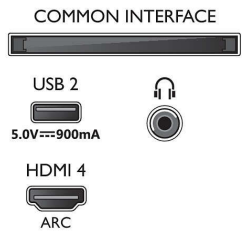

Specifications

Ambilight

- Ambilight Features: Built-in Ambilight+hue, Ambilight Music, Game Mode, Wall colour adaptive, Lounge mode, AmbiWakeup, AmbiSleep, Philips Wireless Home Speakers, Ambilight Aurora, Ambilight Boot-Up Animation
- Ambilight Version: 3 sided

Picture/Display

- Diagonal screen size (metric): 164 cm
- Display: 4K Ultra HD LED

- Panel resolution: 3840 x 2160
- Native refresh rate: 120 Hz
- Picture engine: P5 Perfect Picture Engine
- Picture enhancement: Micro Dimming Pro, HDR10+, Dolby Vision, Film-maker mode, Natural Motion, Wide Colour Gamut 90% DCI/P3, CalMAN Ready
- Diagonal screen size (inch): 65 inch

Display input resolution

- Resolution-Refresh rate: 576 p - 50 Hz, 640 x 480

- 60 Hz, 720 p - 50 Hz, 60 Hz, 2560 x 1440 - 60 Hz, 120 Hz, 1920 x 1080 p - 24 Hz, 25 Hz, 30 Hz, 50 Hz, 3840 x 2160 p - 24 Hz, 25 Hz, 30 Hz, 50 Hz, 60 Hz, 100 Hz, 120 Hz.

Tuner/Reception/Transmission

- Digital TV: DVB-T/T2/T2-HD/C/S/S2
- TV Programme guide*: 8-day Electronic Programme Guide
- Signal strength indication

Connections

Side