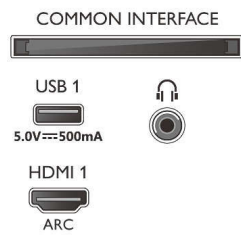

4K UHD Android TV

3 sided Ambilight TV Major HDR formats supported, Dolby Vision and Dolby Atmos, 126 cm (50") Android TV

50PUS7956/12

Specifications

Ambilight

- Ambilight Features: Game Mode, Lounge mode, Wall colour adaptive, Built-in Ambilight
- Ambilight Version: 3 sided

Picture/Display

- Aspect ratio: 16:9
- Diagonal screen size (inch): 50 inch
- Diagonal screen size (metric): 126 cm
- Display: 4K Ultra HD LED
- Panel resolution: 3840 x 2160

- Picture enhancement: Ultra Resolution, Dolby Vision, HLG (Hybrid Log Gamma), HDR10+ compatible
- Diagonal screen size (inch): 50 inch

Supported Display Resolution

- Computer inputs on all HDMI: up to 4K UHD 3840 x 2160 @60 Hz, HDR supported, HDR10/HLG
- Video inputs on all HDMI: up to 4K UHD 3840 x 2160 @60 Hz, HDR supported, HDR10/HLG

(Hybrid Log Gamma), HDR10+/Dolby Vision

Tuner/Reception/Transmission

- Digital TV: DVB-T/T2/T2-HD/C/S/S2
- Video Playback: PAL, SECAM
- MPEG Support: MPEG2, MPEG4
- TV Programme guide*: 8-day Electronic Programme Guide
- Signal strength indication
- Teletext: 1000 page Hypertext
- HEVC support

Connections

Side