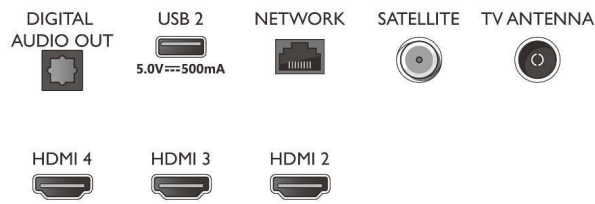

Picture/Display

- Aspect ratio: 16:9
- Diagonal screen size (inch): 50 inch
- Diagonal screen size (metric): 126 cm
- Display: 4K Ultra HD LED
- Panel resolution: 3840 x 2160

- Picture enhancement: Ultra Resolution, Dolby Vision, HLG (Hybrid Log Gamma), HDR10+ compatible
- Diagonal screen size (inch): 50 inch

(Hybrid Log Gamma), HDR10+/Dolby Vision

Tuner/Reception/Transmission

- Digital TV: DVB-T/T2/T2-HD/C/S/S2
- Video Playback: PAL, SECAM
- MPEG Support: MPEG2, MPEG4
- TV Programme guide*: 8-day Electronic Programme Guide
- Signal strength indication
- Teletext: 1000 page Hypertext
- HEVC support

Connections

Side

Bottom

4K UHD Android TV

3 sided Ambilight TV Major HDR formats supported, Dolby Vision and Dolby Atmos, 126 cm (50") Android TV

50PUS7956/12

Specifications

Android TV