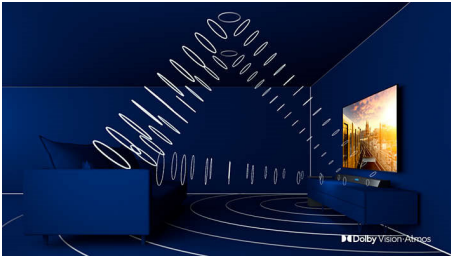

Highlights

50PUS7956/12

3 sided Ambilight

With Philips Ambilight, every moment feels closer. Intelligent LEDs around the edge of the TV respond to the on-screen action and emit an immersive glow that's simply captivating. Experience it once and wonder how you enjoyed TV without it.

Dolby Vision + Dolby Atmos

Support for Dolby's premium sound and video formats means that the HDR content that you watch will look—and sound—glorious. You'll enjoy a picture that reflects the director's original intentions and experience spacious sound with real clarity and depth.