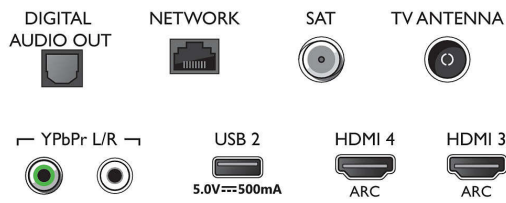

Tuner/Reception/Transmission

- Digital TV: DVB-T/T2/T2-HD/C/S/S2
- Video Playback: NTSC, PAL, SECAM
- MPEG Support: MPEG2, MPEG4
- TV Programme guide*: 8-day Electronic Programme Guide
- Signal strength indication

Connections

Side

Bottom

Specifications

- Teletext: 1000 page Hypertext
- HEVC support

Android TV

- OS: Android TV™ 9 (Pie)
- Pre-installed apps: Google Play Movies*, Google Play Music*, Google Search, YouTube
- Memory size (Flash): 16 GB*