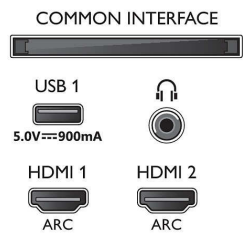

Specifications

Ambilight

- Ambilight Features: Built-in Ambilight+hue, Ambilight Music, Game Mode, Wall colour adaptive, Lounge mode
- Ambilight Version: 3 sided

Picture/Display

- Aspect ratio: 16:9
- Diagonal screen size (metric): 164 cm
- Display: 4K Ultra HD LED
- Panel resolution: 3840 x 2160

- Picture engine: P5 Perfect Picture Engine
- Picture enhancement: Wide Colour Gamut 90% DCI/P3, Micro Dimming Pro, Ultra Resolution, Dolby Vision, HDR10+
- Diagonal screen size (inch): 65 inch

Supported Display Resolution

- Computer inputs on all HDMI: up to 4K UHD 3840 x 2160 @60 Hz, HDR supported, HDR10/HLG
- Video inputs on all HDMI: up to 4K UHD 3840 x

2160 @60 Hz, HDR supported, HDR10/HLG (Hybrid Log Gamma), HDR10+/Dolby Vision

Tuner/Reception/Transmission

- Digital TV: DVB-T/T2/T2-HD/C/S/S2
- Video Playback: NTSC, PAL, SECAM
- MPEG Support: MPEG2, MPEG4
- TV Programme guide*: 8-day Electronic Programme Guide
- Signal strength indication

Connections

Side