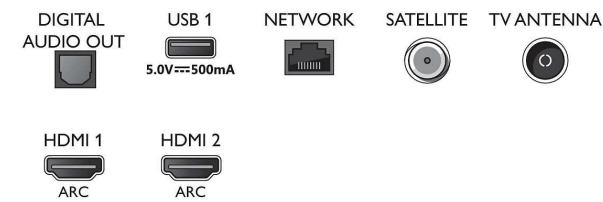

Connections

Side

Bottom

Specifications

Smart TV Features

- User Interaction: SimplyShare, Screen mirroring
- Interactive TV: HbbTV
- Programme: Pause TV, USB recording*
- SmartTV apps*: Online video stores, Open Internet browser, TV on demand, YouTube, Netflix TV
- Ease of Installation: Auto detect Philips devices, Network installation wizard, Settings assistant wizard
- Ease of Use: One-stop smart menu button, On-screen user manual
- Firmware upgradeable: Firmware auto upgrade wizard, Firmware upgradeable via USB, Online firmware upgrade
- Screen Format Adjustments: Advance - Shift, Basic - Fill Screen, Fit to screen, Zoom, stretch, Wide screen
- Voice assistant*: Amazon Alexa built-in, RC with Mic.