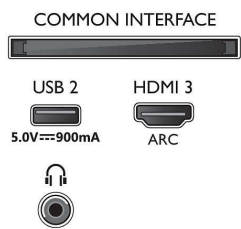

4K UHD LED Smart TV

164 cm (65") Ambilight TV Major HDR formats supported, P5 Perfect Picture Engine, Alexa built-in

65PUS7855/12

Specifications

Ambilight

- Ambilight Features: Ambilight Music, Built-in Ambilight+hue, Game Mode, Lounge mode, Wall colour adaptive
- Ambilight Version: 3 sided

Picture/Display

- Aspect ratio: 16:9
- Diagonal screen size (inch): 65 inch
- Diagonal screen size (metric): 164 cm
- Display: 4K Ultra HD LED
- Panel resolution: 3840 x 2160

- Picture engine: P5 Perfect Picture Engine
- Picture enhancement: Ultra Resolution, Dolby Vision, HDR10+, 1700 PPI, HLG (Hybrid Log Gamma)
- Diagonal screen size (inch): 65 inch

Supported Display Resolution

- Computer inputs on all HDMI: up to 4K UHD 3840 x 2160 @60 Hz, HDR supported, HDR10/HLG
- Video inputs on all HDMI: up to 4K UHD 3840 x 2160 @60 Hz, HDR supported, HDR10/HLG

(Hybrid Log Gamma), HDR10+/Dolby Vision

Tuner/Reception/Transmission

- Digital TV: DVB-T/T2/T2-HD/C/S/S2
- Video Playback: PAL, SECAM
- MPEG Support: MPEG2, MPEG4
- TV Programme guide*: 8-day Electronic Programme Guide
- Signal strength indication
- Teletext: 1000 page Hypertext
- HEVC support

Connections

Side