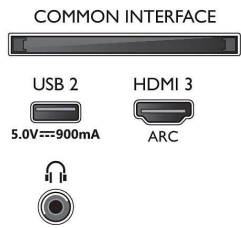

4K UHD LED Smart TV

164 cm (65") Ambilight TV Major HDR formats supported, P5 Perfect Picture Engine, Alexa built-in

65PUS7805/12

Specifications

Ambilight

- Ambilight Features: Ambilight Music, Built-in Ambilight+hue, Game Mode, Lounge mode, Wall colour adaptive
- Ambilight Version: 3 sided

Picture/Display

- Aspect ratio: 16:9
- Diagonal screen size (inch): 65 inch
- Diagonal screen size (metric): 164 cm
- Display: 4K Ultra HD LED
- Panel resolution: 3840 x 2160

- Picture engine: P5 Perfect Picture Engine
- Picture enhancement: Ultra Resolution, Dolby Vision, HDR10+, 1700 PPI, HLG (Hybrid Log Gamma)
- Diagonal screen size (inch): 65 inch

Supported Display Resolution

- Computer inputs on all HDMI: up to 4K UHD 3840 x 2160 @60 Hz, HDR supported, HDR10/HLG
- Video inputs on all HDMI: up to 4K UHD 3840 x 2160 @60 Hz, HDR supported, HDR10/HLG

(Hybrid Log Gamma), HDR10+/Dolby Vision

Tuner/Reception/Transmission

- Digital TV: DVB-T/T2/T2-HD/C/S/S2
- Video Playback: PAL, SECAM
- MPEG Support: MPEG2, MPEG4
- TV Programme guide*: 8-day Electronic Programme Guide
- Signal strength indication
- Teletext: 1000 page Hypertext
- HEVC support

Connections

Side