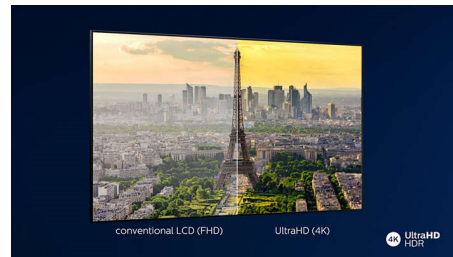

4K UHD

Bright 4K LED TV. Vibrant HDR picture. Smooth motion. A Philips 4K UHD TV brings content to life with rich colours and crisp contrast. Images have more depth and motion is smooth. Movies, shows, games and more look great no matter the source.