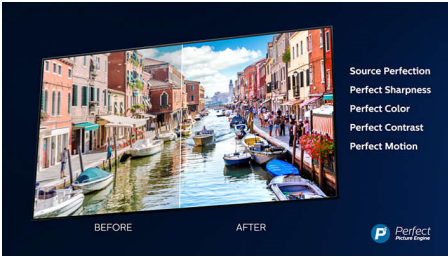

Highlights

P5 Perfect Picture Engine

The Philips P5 engine delivers a picture as brilliant as the content you love. Details have noticeably more depth. Colours are vivid, while skin tones look natural. Contrast is so crisp you'll feel every detail. Motion is perfectly smooth.