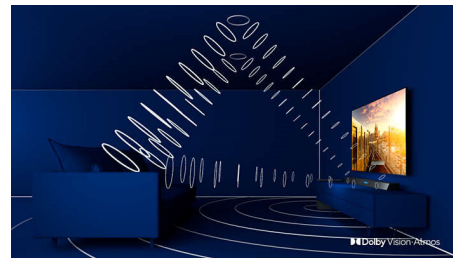

Dolby Vision and Dolby Atmos

Support for Dolby's premium sound and video formats means the HDR content you watch will look—and sound—gloriously real. Whether it's the latest streaming series or a Blu-Ray disc set, you'll enjoy contrast, brightness and colour that reflect the director's original intentions. And hear spacious sound with clarity, detail and depth.

Design

Premium materials make all the difference to your Philips TV. Kvadrat's acoustically transparent wool-blend speaker fabric allows the sound to flow freely into the room. Responsibly sourced Muirhead leather and backlit keys add a sophisticated finish to the remote control.