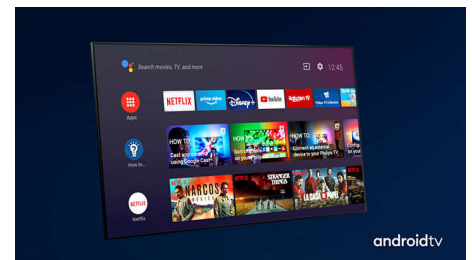

Android TV

Your Philips Android TV gives you the content you want—when you want it. You can customise the home screen to display your favourite apps, making it simple to start streaming the movies and shows you love. Or pick up where you left off.