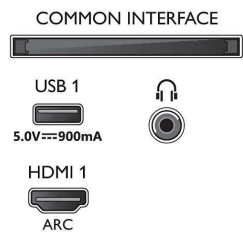

Specifications

Ambilight

- Ambilight Features: Built-in Ambilight+hue, Ambilight Music, Game Mode, Wall colour adaptive, Lounge mode, AmbiWakeup, AmbiSleep
- Ambilight Version: 3 sided

Picture/Display

- Aspect ratio: 16:9
- Diagonal screen size (inch): 65 inch
- Diagonal screen size (metric): 164 cm
- Display: 4K Ultra HD LED

- Panel resolution: 3840 x 2160
- Picture engine: P5 Perfect Picture Engine
- Picture enhancement: Ultra Resolution, Wide Colour Gamut 90% DCI/P3, Dolby Vision, HDR10+, 2400 PPI
- Diagonal screen size (inch): 65 inch

Supported Display Resolution

- Computer inputs on all HDMI: up to 4K UHD 3840 x 2160 @60 Hz, HDR supported, HDR10/

- HLG, HDR supported, HDR10+/HLG
- Video inputs on all HDMI: up to 4K UHD 3840 x 2160 @60 Hz, HDR supported, HDR10/HLG (Hybrid Log Gamma), HDR10+/Dolby Vision

Tuner/Reception/Transmission

- Digital TV: DVB-T/T2/T2-HD/C/S/S2
- Video Playback: PAL, SECAM
- MPEG Support: MPEG2, MPEG4
- TV Programme guide*: 8-day Electronic Programme Guide

Connections

Side