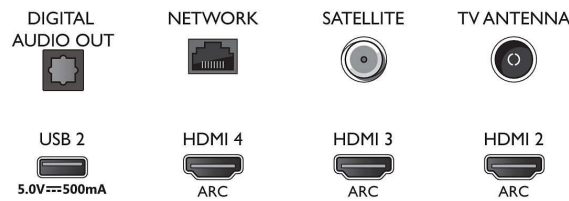

Specifications

Ambilight

- Ambilight Features: Built-in Ambilight+hue, Ambilight Music, Game Mode, Wall colour adaptive, Lounge mode, AmbiWakeup, AmbiSleep
- Ambilight Version: 3 sided

Picture/Display

- Aspect ratio: 16:9
- Diagonal screen size (inch): 65 inch
- Diagonal screen size (metric): 164 cm
- Display: 4K Ultra HD LED

- Panel resolution: 3840 x 2160
- Picture engine: P5 Perfect Picture Engine
- Picture enhancement: Ultra Resolution, Wide Colour Gamut 90% DCI/P3, Dolby Vision, HDR10+, 2400 PPI
- Diagonal screen size (inch): 65 inch

Supported Display Resolution

- Computer inputs on all HDMI: up to 4K UHD 3840 x 2160 @60 Hz, HDR supported, HDR10/

- HLG, HDR supported, HDR10+/HLG
- Video inputs on all HDMI: up to 4K UHD 3840 x 2160 @60 Hz, HDR supported, HDR10/HLG (Hybrid Log Gamma), HDR10+/Dolby Vision

Tuner/Reception/Transmission

- Digital TV: DVB-T/T2/T2-HD/C/S/S2
- Video Playback: PAL, SECAM
- MPEG Support: MPEG2, MPEG4
- TV Programme guide*: 8-day Electronic Programme Guide

Connections

Side

Bottom