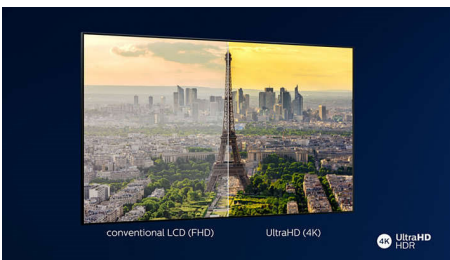

Metal Angled Stand

Modern European Design is visible in the floating aluminium stands finished in dark silver, matching the ultra-slim bezel.

4K Ultra HD

With four times the resolution of conventional Full HD, Ultra HD lights up your screen with over 8 million pixels and our unique Ultra Resolution Upscaling technology. Experience