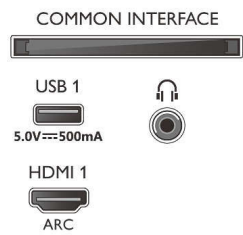

4K UHD Android TV

3 sided Ambilight TV Major HDR formats supported, Dolby Vision and Dolby Atmos, 126 cm (50") Android TV

50PUS7956/12

Specifications

Ambilight

- Ambilight Features: Game Mode, Lounge mode, Wall colour adaptive, Built-in Ambilight
- Ambilight Version: 3 sided

Picture/Display

- Aspect ratio: 16:9
- Diagonal screen size (inch): 50 inch
- Diagonal screen size (metric): 126 cm
- Display: 4K Ultra HD LED
- Panel resolution: 3840 x 2160

- Picture enhancement: Ultra Resolution, Dolby Vision, HLG (Hybrid Log Gamma), HDR10+ compatible
- Diagonal screen size (inch): 50 inch

Supported Display Resolution

- Computer inputs on all HDMI: up to 4K UHD 3840 x 2160 @60 Hz, HDR supported, HDR10/HLG
- Video inputs on all HDMI: up to 4K UHD 3840 x 2160 @60 Hz, HDR supported, HDR10/HLG

(Hybrid Log Gamma), HDR10+/Dolby Vision

Tuner/Reception/Transmission

- Digital TV: DVB-T/T2/T2-HD/C/S/S2
- Video Playback: PAL, SECAM
- MPEG Support: MPEG2, MPEG4
- TV Programme guide*: 8-day Electronic Programme Guide
- Signal strength indication
- Teletext: 1000 page Hypertext
- HEVC support

Connections

Side