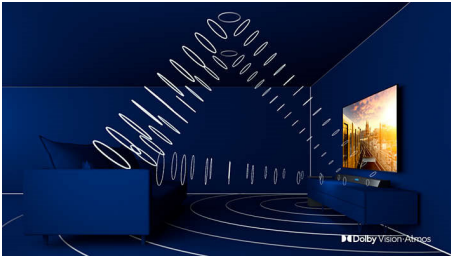

50PUS7956/12

Highlights

3 sided Ambilight

With Philips Ambilight, every moment feels closer. Intelligent LEDs around the edge of the TV respond to the on-screen action and emit an immersive glow that's simply captivating. Experience it once and wonder how you enjoyed TV without it.

Dolby Vision + Dolby Atmos

Support for Dolby's premium sound and video formats means that the HDR content that you watch will look—and sound—glorious. You'll enjoy a picture that reflects the director's original intentions and experience spacious sound with real clarity and depth.