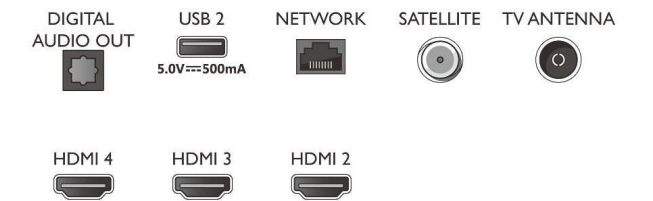

Picture/Display

- Aspect ratio: 16:9
- Diagonal screen size (inch): 50 inch
- Diagonal screen size (metric): 126 cm
- Display: 4K Ultra HD LED
- Panel resolution: 3840 x 2160

- Picture enhancement: Ultra Resolution, Dolby Vision, HLG (Hybrid Log Gamma), HDR10+ compatible
- Diagonal screen size (inch): 50 inch

(Hybrid Log Gamma), HDR10+/Dolby Vision

Tuner/Reception/Transmission

- Digital TV: DVB-T/T2/T2-HD/C/S/S2
- Video Playback: PAL, SECAM
- MPEG Support: MPEG2, MPEG4
- TV Programme guide*: 8-day Electronic Programme Guide
- Signal strength indication
- Teletext: 1000 page Hypertext
- HEVC support

Connections

Side

Bottom

4K UHD Android TV

3 sided Ambilight TV Major HDR formats supported, Dolby Vision and Dolby Atmos, 126 cm (50") Android TV

Specifications

Android TV

- OS: Android TV™ 10 (Q)
- Pre-installed apps: Amazon Prime Video, BBC iPlayer, Disney+, Netflix, YouTube
- Memory size (Flash): 8 GB