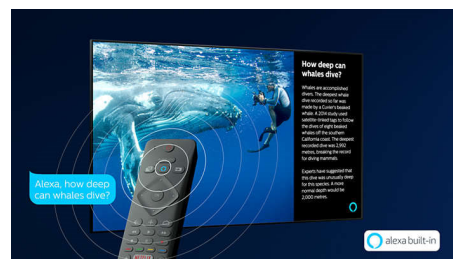

Voice control

Now you can use your voice to control your Philips smart TV. You can ask Alexa to change channels, switch to your gaming console or control smart-home devices like your lights

and thermostat. You can do all of this and more with Alexa.