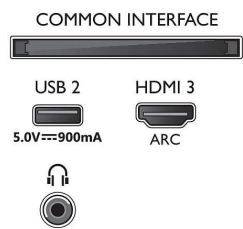

4K UHD LED Smart TV

164 cm (65") Ambilight TV Major HDR formats supported, P5 Perfect Picture Engine, Alexa built-in

65PUS7855/12

Specifications

Ambilight

- Ambilight Features: Ambilight Music, Built-in Ambilight+hue, Game Mode, Lounge mode, Wall colour adaptive
- Ambilight Version: 3 sided

Picture/Display

- Aspect ratio: 16:9
- Diagonal screen size (inch): 65 inch
- Diagonal screen size (metric): 164 cm
- Display: 4K Ultra HD LED
- Panel resolution: 3840 x 2160

- Picture engine: P5 Perfect Picture Engine
- Picture enhancement: Ultra Resolution, Dolby Vision, HDR10+, 1700 PPI, HLG (Hybrid Log Gamma)
- Diagonal screen size (inch): 65 inch

Supported Display Resolution

- Computer inputs on all HDMI: up to 4K UHD 3840 x 2160 @60 Hz, HDR supported, HDR10/HLG
- Video inputs on all HDMI: up to 4K UHD 3840 x 2160 @60 Hz, HDR supported, HDR10/HLG

(Hybrid Log Gamma), HDR10+/Dolby Vision

Tuner/Reception/Transmission

- Digital TV: DVB-T/T2/T2-HD/C/S/S2
- Video Playback: PAL, SECAM
- MPEG Support: MPEG2, MPEG4
- TV Programme guide*: 8-day Electronic Programme Guide
- Signal strength indication
- Teletext: 1000 page Hypertext
- HEVC support

Connections

Side