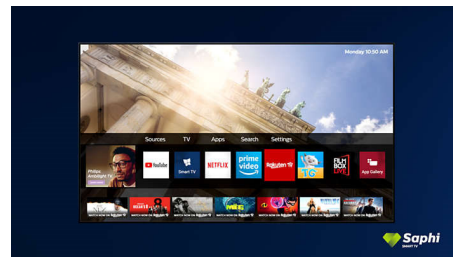

Saphi Smart TV

SAPHI is a fast, intuitive operating system that makes your Philips Smart TV a real pleasure to use. Enjoy one-button access to a clear icon-based menu. Quickly navigate to popular Philips Smart TV apps including YouTube, Netflix and more.