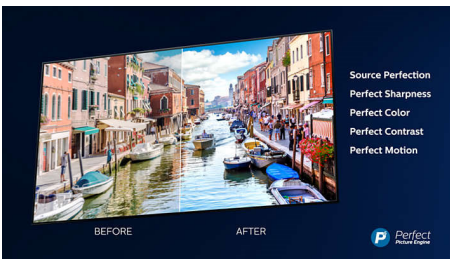

P5 Perfect Picture Engine

The Philips P5 Perfect Picture Engine delivers an image as brilliant as the content you love. Details have noticeably more depth. Colours are vivid, while skin tones look natural. Contrast is so crisp you'll feel every detail. And

motion is so smooth that you'll never lose sight of the ball, no matter how fast the play.