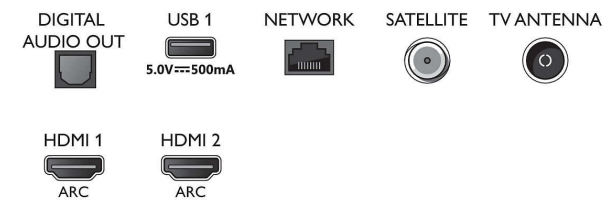

Connections

Side

Bottom

4K UHD LED Smart TV

164 cm (65") Ambilight TV Major HDR formats supported, P5 Perfect Picture Engine, Alexa built-in

65PUS7855/12

Specifications

Smart TV Features