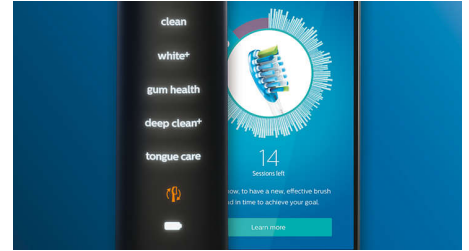

Powerful plaque removal

The Philips Sonicare Premium Clean brush head provides patients our deepest clean yet. With its flexible sides and unique bristle pattern design, Premium Clean is proven to remove up to 10x more plaque, even in hard-to-reach spots** for a truly deep clean along the gumline and between teeth.

BrushSync mode pairing

Patients will always get their best possible clean and gum care with our BrushSync mode pairing feature. A microchip in the Premium Gum Care brush head syncs with the connected Philips Sonicare toothbrush handle. It prompts the handle to automatically select the optimal brushing mode and intensity level for exceptional gum health. All your patients need to do is start brushing.

Philips Sonicare technology

Philips Sonicare's advanced sonic technology pulses water between teeth, and its brush strokes break up plaque and sweep it away for an exceptional daily clean.

Smart brush head replacement