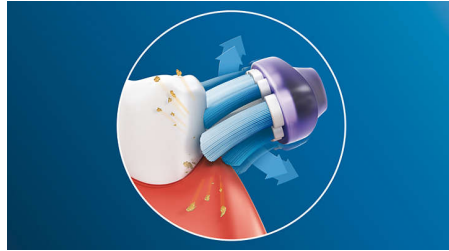

Highlights

Focus on gingival health

With Premium Gum Care, even the deepest clean is gentle. As the brush head moves along the gumline, its flexible sides and bristles absorb any excessive pressure so gums are protected even if patients are brushing too hard. Its rounded profile allows the bristles to clean evenly while being gentle on gums. Extra-soft gumline bristles deliver a gentle yet effective clean along the gumline, where gum disease starts. The brush head's smaller size allows easy maneuvering even in hard-to-reach areas.

Adaptive cleaning technology

Patients get a personalized clean every time they brush with our adaptive cleaning technology. Soft, flexible rubber sides let Premium Gum Care adapt to the unique contours of the mouth. Our bristles adjust to gums and teeth, giving patients up to 2x more surface contact than a DiamondClean brush head for deeper cleaning, even in hard-to-reach spots. Adaptive cleaning technology also: allows gentle tracking along the gumline; absorbs excessive brushing pressure; and enables an enhanced sweeping motion, for a unique in-mouth feel and superior cleaning.

Powerful plaque removal

The Philips Sonicare Premium Clean brush head provides patients our deepest clean yet. With its flexible sides and unique bristle pattern design, Premium Clean is proven to remove up to 10x more plaque, even in hard-to-reach spots** for a truly deep clean along the gumline and between teeth.