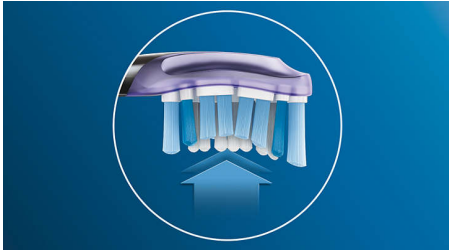

For exceptional gum care

- Up to 100% less gingival inflammation*

An unrivaled deep clean

- Up to 10x more plaque removal than a manual toothbrush
- Up to 2x more surface contact* for an effortless deep clean

Highlights

Focus on gingival health

With Premium Gum Care, even the deepest clean is gentle. As the brush head moves along the gumline, its flexible sides and bristles absorb any excessive pressure so gums are protected even if patients are brushing too hard. Its rounded profile allows the bristles to clean evenly while being gentle on gums. Extra-soft gumline bristles deliver a gentle yet effective clean along the gumline, where gum disease starts. The brush head's smaller size allows easy maneuvering even in hard-to-reach areas.

Adaptive cleaning technology

Patients get a personalized clean every time they brush with our adaptive cleaning technology. Soft, flexible rubber sides let Premium Gum Care adapt to the unique contours of the mouth. Our bristles adjust to gums and teeth, giving patients up to 2x more surface contact than a DiamondClean brush head for deeper cleaning, even in hard-to-reach spots. Adaptive cleaning technology also: allows gentle tracking along the gumline; absorbs excessive brushing pressure; and enables an enhanced sweeping motion, for a unique in-mouth feel and superior cleaning.

Powerful plaque removal

The Philips Sonicare Premium Clean brush head provides patients our deepest clean yet. With its flexible sides and unique bristle pattern design, Premium Clean is proven to remove up to 10x more plaque, even in hard-to-reach spots** for a truly deep clean along the gumline and between teeth.