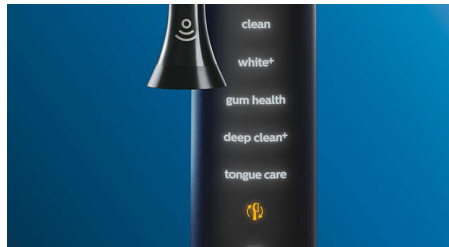

Highlights

Focus on gingival health

With Premium Gum Care, even the deepest clean is gentle. As the brush head moves along the gumline, its flexible sides and bristles absorb any excessive pressure so gums are protected even if patients are brushing too hard. Its rounded profile allows the bristles to clean evenly while being gentle on gums. Extra-soft gumline bristles deliver a gentle yet effective clean along the gumline, where gum disease starts. The brush head's smaller size allows easy maneuvering even in hard-to-reach areas.

Adaptive cleaning technology

Patients get a personalized clean every time they brush with our adaptive cleaning technology. Soft, flexible rubber sides let Premium Gum Care adapt to the unique contours of the mouth. Our bristles adjust to gums and teeth, giving patients up to 2x more surface contact than a DiamondClean brush head for deeper cleaning, even in hard-to-reach spots. Adaptive cleaning technology also: allows gentle tracking along the gumline; absorbs excessive brushing pressure; and enables an enhanced sweeping motion, for a unique in-mouth feel and superior cleaning.

Powerful plaque removal

The Philips Sonicare Premium Clean brush head provides patients our deepest clean yet. With its flexible sides and unique bristle pattern design, Premium Clean is proven to remove up to 10x more plaque, even in hard-to-reach spots** for a truly deep clean along the gumline and between teeth.

BrushSync mode pairing

Patients will always get their best possible clean and gum care with our BrushSync mode pairing feature. A microchip in the Premium Gum Care brush head syncs with the connected Philips Sonicare toothbrush handle. It prompts the handle to automatically select the optimal brushing mode and intensity level for exceptional gum health. All your patients need to do is start brushing.