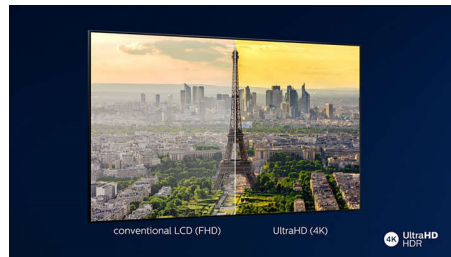

Compatível com HDR10+

O seu televisor Philips está equipado para tirar o máximo partido do formato de vídeo HDR10+. O contraste, as cores e os níveis de brilho são ajustados entre fotogramas. Quer veja uma série imperdível ou um novo êxito de bilheteira, as sombras vão ser mais profundas. As superfícies claras vão brilhar. As cores vão ser mais realistas.