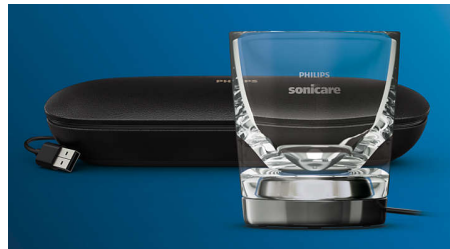

4 modes

With DiamondClean, you get a truly refreshing clean every day. Our 4 modes cover all your brushing needs. Clean for exceptional daily cleaning White+ the ideal mode to remove surface stains Gum Health to gently massage gums Deep Clean+ for an invigorating deep clean.

Multiple charging options

Your deluxe USB travel case doubles as a charger so you stay fully charged on the go. Place your toothbrush in the case and connect

to your laptop or plug into a wall socket. Also includes a brush head holder for convenience when traveling. As for charging at home, our sleek charger glass fits stylishly into your bathroom. Simply place your brush into the glass and have it wirelessly charge. Enjoy two weeks of regular use from a single full charge.