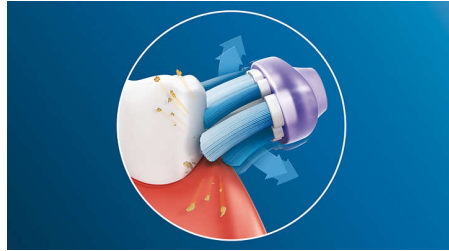

Highlights

Focus on gum health

With the Philips Sonicare Premium Gum Care brush head, even the deepest clean is gentle. As your toothbrush moves along the gum line, Premium Gum Care's flexible sides and bristles absorb any excess pressure so your gums are protected, even if you brush too hard. Bristles work hard to remove plaque and bacteria along the gum line helping to improve gum health. Thanks to this brush head's curved design, you can be sure of maximized bristle contact.

Adaptive cleaning technology

You get a personalized clean every time you brush with our adaptive cleaning technology. Soft rubber sides flex to let Premium Gum Care adapt to the shape of your teeth and gums, absorbing any excess brushing pressure and enhancing our sonic cleaning power. Bristles can then adjust to the shape of your teeth and gums so you get up to 2x more surface contact than a regular brush head** for deeper cleaning even in hard-to-reach areas.

Say goodbye to plaque

Thanks to its flexible design, Premium Gum Care removes up to 10x more plaque than a manual toothbrush. It moves to enhance our unique Philips Sonicare cleaning technology so that however you brush, you get an exceptional clean you can see and feel.