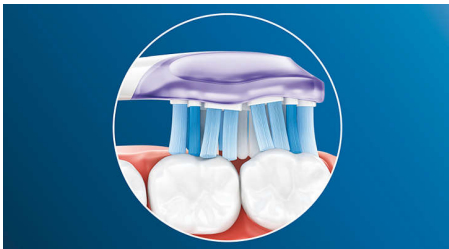

Highlights

Focus on gum health

With the Philips Sonicare Premium Gum Care brush head, even the deepest clean is gentle. As your toothbrush moves along the gum line, Premium Gum Care's flexible sides and bristles absorb any excess pressure so your gums are protected, even if you brush too hard. Bristles work hard to remove plaque and bacteria along the gum line helping to improve gum health. Thanks to this brush head's curved design, you can be sure of maximized bristle contact.

Adaptive cleaning technology

You get a personalized clean every time you brush with our adaptive cleaning technology. Soft rubber sides flex to let Premium Gum Care adapt to the shape of your teeth and gums, absorbing any excess brushing pressure and enhancing our sonic cleaning power. Bristles can then adjust to the shape of your teeth and gums so you get up to 2x more surface contact than a regular brush head** for deeper cleaning even in hard-to-reach areas.