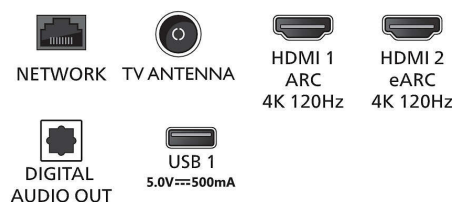

Power

- Mains power: AC 220 - 240 V 50/60Hz
- Standby power consumption: $\leq 0.5W$
- Power Saving Features: Auto switch-off timer, Light sensor, Picture mute (for radio), Eco mode

Accessories

- Included accessories: 2 x AAA Batteries, Legal and safety brochure, Power cord, Quick start guide, Remote Control, Table top stand

Design

- Remote control: with Muirhead leather

Dimensions

- Set Width: 1225 mm
- Set Height: 701.4 mm
- Set Depth: 68.0 mm
- Product weight: 18.3 kg
- Set width (with stand): 1225 mm
- Set height (with stand): 771 mm
- Set depth (with stand): 236.0 mm
- Product weight (+stand): 21.4 kg
- Box width: 1400.0 mm
- Box height: 860.0 mm
- Box depth: 160.0 mm
- Weight incl. Packaging: 27.0 kg
- Wall mount compatible: 300 x 300 mm

Connections

Side

Down

Issue date 2023-07-30

Version: 5.0.1

EAN: 87 18863 03543 6

© 2023 Koninklijke Philips N.V.
All Rights reserved.

Specifications are subject to change without notice.
Trademarks are the property of Koninklijke Philips N.V. or their respective owners.