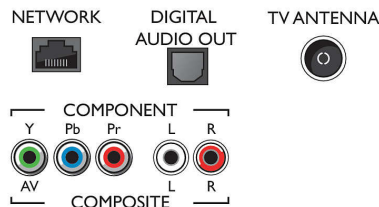

Specifications

Ambilight

- Ambilight Features: Built in Ambilight+hue, Game Mode, Wall colour adaptive
- Ambilight Version: 3-sided

Picture/Display

- Aspect ratio: 16:9
- Display: 4K Ultra HD OLED
- Panel resolution: 3840x2160
- Picture engine: P5 Perfect Picture Engine
- Picture enhancement: Perfect Natural Motion, Ultra Resolution, Micro Dimming Perfect, 4100 PPI

Supported Display Resolution

- Video inputs on HDMI1: up to 4K UHD 3840x 2160 @30Hz
- Computer inputs on HDMI1: up to 4K UHD 3840x 2160 @30Hz
- Computer inputs on HDMI2/3: up to 4K UHD 3840x 2160 @60Hz
- Video inputs on HDMI2/3: up to 4K UHD 3840x 2160 @60Hz

Tuner/Reception/Transmission

- Digital TV: DVB-T/T2
- Video Playback: NTSC, PAL, SECAM
- MPEG Support: MPEG2, MPEG4
- TV Program guide*: 8 day Electronic Program Guide
- HEVC support

Smart TV Features

- User Interaction: MultiRoom client and server, SimplyShare
- Program: Pause TV, USB recording*
- SmartTV apps*: Online video stores, Open internet browser, Youtube, Philips store
- Ease of Installation: Auto detect Philips devices, Device connection wizard, Network installation wizard, Settings assistant wizard
- Ease of Use: One-stop smart menu button, Onscreen usermanual
- Firmware upgradeable: Firmware auto upgrade wizard, Firmware upgradeable via USB, Online firmware upgrade
- Screen Format Adjustments: Basic - Fill Screen, Fit to screen, Advance - Shift, Zoom, stretch
- Philips TV Remote app*: Apps, Channels, Control, TV Guide

Multimedia Applications

- Video Playback Formats: Containers: AVI, MKV, H264/MPEG-4 AVC, MPEG-2, MPEG-4, HEVC (H.265)
- Music Playback Formats: AAC, MP3, WAV
- Subtitles Formats Support: .SRT, .SUB, .TXT, .SMI
- Picture Playback Formats: JPEG, BMP, PNG

Processing

- Processing Power: Quad Core

Sound