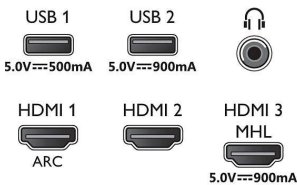

Processing

- Processing Power: Quad Core

Sound

- Output power (RMS): 30W
- Sound Enhancement: Clear Sound, Smart Sound, DTS-HD Premium Sound
- Sound Features: Triple ring technology

Connectivity

- Number of AV connections: 1
- Number of HDMI connections: 3
- HDMI features: 4K, Audio Return Channel
- Number of component in (YPbPr): 1
- EasyLink (HDMI-CEC): Remote control pass-through, System audio control, System standby, One touch play
- Number of USBs: 2
- Wireless connection: Dual Band, Wi-Fi 802.11n 2x2 integrated
- Other connections: Digital audio out (optical), Ethernet-LAN RJ-45, Audio L/R in, Headphone out, Antenna IEC75
- HDCP 2.2: Yes on all HDMI

Power

- Mains power: AC 220 - 240 V 50/60Hz
- Ambient temperature: 5 °C to 35 °C

Accessories

- Included accessories: 2 x AA Batteries, Legal and safety brochure, Power cord, Quick start guide, Remote Control, Table top stand

Dimensions

- Set Width: 1452.7 mm
- Set Height: 839.5 mm
- Set Depth: 56.5 mm
- Product weight: 23.8 kg
- Set width (with stand): 1452.7 mm
- Set height (with stand): 891.9 mm
- Set depth (with stand): 280 mm
- Product weight (+stand): 24.2 kg

- Box width: 1640 mm
- Box height: 1000 mm
- Box depth: 200 mm
- Weight incl. Packaging: 34 kg
- Wall mount compatible: 300 x 300 mm

Connections

Side