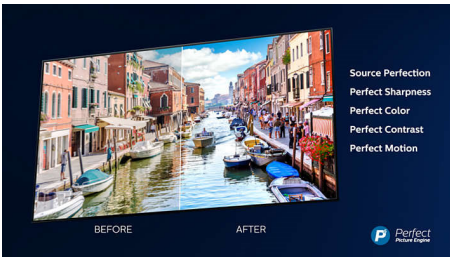

P5 Perfect Picture Engine

The Philips P5 Perfect Picture Engine delivers an image as brilliant as the content you love. Details have noticeably more depth. Colours are vivid, while skin tones look natural. Contrast is so crisp you'll feel every detail. And motion is so smooth that you'll never lose sight of the ball, no matter how fast the play.