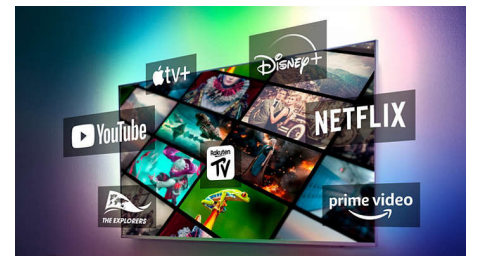

Google TV™

What do you want to watch? Google TV brings together movies, shows, and more from across your apps and subscriptions, and organises them just for you. You'll get suggestions based on what you like, and you can even use the Google TV app on your phone to curate your watchlist on the go.