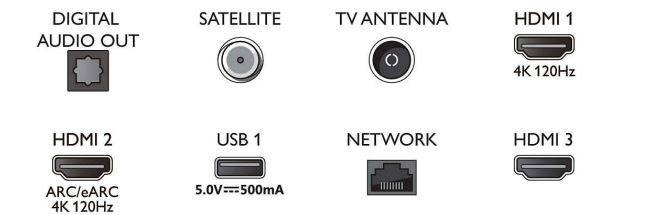

Picture/Display

- Diagonal screen size (inch): 55 inch
- Diagonal screen size (metric): 139 cm
- Display: 4K Ultra HD LED
- Panel resolution: 3840 x 2160
- Native refresh rate: 120 Hz

- Picture engine: P5 Perfect Picture Engine
- Picture enhancement: Micro Dimming Pro, Wide Colour Gamut 90% DCI/P3, HDR10+, Dolby Vision, CalMAN Ready, Perfect Natural Motion, HLG (Hybrid Log Gamma)

- OS: Google TV™
- Pre-installed apps: Google Play Movies*, Google Search, YouTube, Netflix, Apple TV, Amazon Prime Video, Disney+, YouTube Music, Fitness

Connections

Side

Bottom

Specifications

- App, Ambilight Aurora
- Memory size (Flash): 16 GB*
- Gaming cloud: Geforce Now