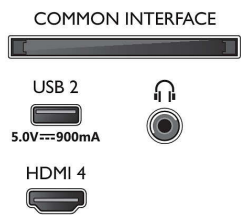

Specifications

Ambilight

- Ambilight Features: Wall colour adaptive, Lounge mode, Game Mode, Ambilight Music, AmbiWakeup, AmbiSleep, Philips Wireless Home Speakers, Ambilight Boot-Up Animation
- Ambilight Version: 3 sided

Picture/Display

- Diagonal screen size (inch): 55 inch
- Diagonal screen size (metric): 139 cm
- Display: 4K Ultra HD LED
- Panel resolution: 3840 x 2160
- Native refresh rate: 120 Hz

- Picture engine: P5 Perfect Picture Engine
- Picture enhancement: Micro Dimming Pro, Wide Colour Gamut 90% DCI/P3, HDR10+, Dolby Vision, CalMAN Ready, Perfect Natural Motion, HLG (Hybrid Log Gamma)

Display input resolution

- Resolution-Refresh rate: 576 p - 50 Hz, 640 x 480 - 60 Hz, 720 p - 50 Hz, 60 Hz, 1920 x 1080 p - 24 Hz, 25 Hz, 30 Hz, 50 Hz, 60 Hz, 100 Hz, 120 Hz., 2560 x 1440 - 60 Hz, 120 Hz, 3840 x 2160 p - 24 Hz, 25 Hz, 30 Hz, 50 Hz, 60 Hz, 100 Hz, 120 Hz.

Tuner/Reception/Transmission

- Digital TV: DVB-T/T2/T2-HD/C/S/S2
- TV Programme guide*: 8-day Electronic Programme Guide
- Signal strength indication
- Teletext: 1000 page Hypertext
- HEVC support

Android TV

- OS: Google TV™
- Pre-installed apps: Google Play Movies*, Google Search, YouTube, Netflix, Apple TV, Amazon Prime Video, Disney+, YouTube Music, Fitness

Connections

Side