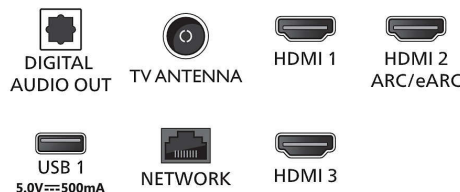

Supported HDMI video features

- HDMI 1/2: HDMI 2.0
- Gaming: ALLM, HDMI VRR, Dolby Vision Game
- HDMI 3/4: HDMI 2.0
- HDR: Dolby Vision, HDR10, HLG, HDR10+

Power

- Mains power: AC 220 - 240 V 50/60Hz
- Standby power consumption: <0.5W
- Power Saving Features: Auto switch-off timer, Picture mute (for radio), Eco mode, Light sensor

Accessories

- Included accessories: Remote Control, 2 x AAA Batteries, Table top stand, Power cord, Quick start guide, Legal and safety brochure

Dimensions

- Set Width: 1231 mm

- Set Height: 710 mm
- Set Depth: 82 mm
- Product weight: 13.8 kg
- Set width (with stand): 1231 mm
- Set height (with stand): 780 mm
- Set depth (with stand): 267 mm
- Product weight (+stand): 14 kg
- Box width: 1360 mm
- Box height: 840 mm
- Box depth: 160 mm
- Weight incl. Packaging: 18 kg
- Wall mount dimensions: 200 x 300 mm

Connections

Side

Down

Issue date 2024-03-22

Version: 6.6.1

EAN: 87 18863 03920 5

© 2024 Koninklijke Philips N.V.
All Rights reserved.

Specifications are subject to change without notice. Trademarks are the property of Koninklijke Philips N.V. or their respective owners.