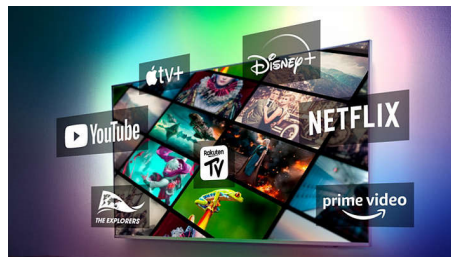

Google TV™

What do you want to watch? Google TV brings together movies, shows, and more, from

across your apps and subscriptions-and organises them just for you. You'll get suggestions based on what you like, and you can even use the Google TV app on your phone to curate your watchlist on the go.