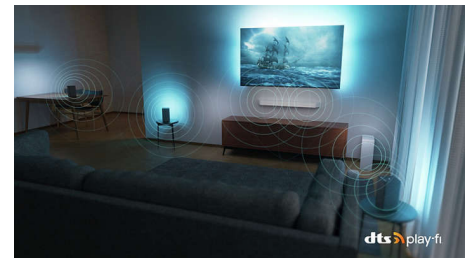

DTS Play-Fi

You get great, clear TV sound right out of the box. If you want more, Philips Wireless Home System with DTS Play-Fi lets you connect to compatible soundbars and wireless speakers around your home in seconds. You can even create a home theatre surround-sound system using your TV as a central speaker.