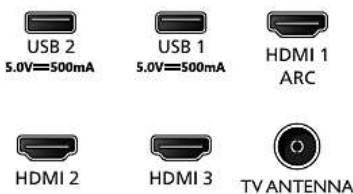

Sound

- Output power (RMS): 20W
- Speaker configuration: 10Wx2 speaker
- Sound Enhancement: Clear Dialogue, Dolby Volume Leveler

Connectivity

- Number of HDMI connections: 3
- HDMI features: Audio Return Channel
- EasyLink (HDMI-CEC): One touch play, Remote control pass-through, System audio control, System standby
- Number of USBs: 2
- Wireless connection: Bluetooth 5.0, Wi-Fi 802.11ac, 2x2, Dual band
- Other connections: Antenna IEC75, Service connector, Digital audio out (optical), Ethernet-LAN RJ-45
- HDCP 2.3: Yes on all HDMI
- HDMI ARC: Yes on HDMI1
- HDMI 2.1 features: HDMI VRR

Supported HDMI video features

- HDR: Dolby Vision, HDR10, HDR10+, HLG

Power

- Mains power: AC 220--240 V 50/60Hz
- Ambient temperature: 5 °C to 35 °C
- Standby power consumption: <0.5W
- Power Saving Features: Auto switch-off timer, Eco mode, Picture mute (for radio)

Accessories

- Included accessories: 2 x AAA Batteries, Power cord, Quick start guide, Legal and safety brochure, Table top stand, Remote Control

Dimensions

- Set Width: 1227 mm
- Set Height: 712 mm
- Set Depth: 85 mm
- Product weight: 10 kg
- Set width (with stand): 1227 mm
- Set height (with stand): 783 mm
- Set depth (with stand): 258 mm

55PUT7428/56

- Product weight (+stand): 11 kg
- Box width: 1360 mm
- Box height: 840 mm
- Box depth: 160 mm
- Weight incl. Packaging: 14 kg
- Wall mount dimensions: 200 x 100 mm

Connections

Side

Back