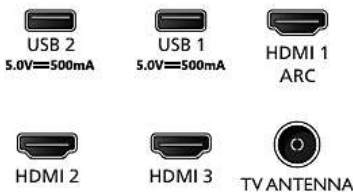

User Interaction

- Remote Control: Voice*
- Electronic Program Guide*: 8days Electronic Program Guide

Sound

- Output power (RMS): 20W
- Speaker configuration: 10Wx2 speaker
- Sound Enhancement: Clear Dialogue, Dolby Volume Leveler

Connectivity

- Number of HDMI connections: 3
- HDMI features: Audio Return Channel
- EasyLink (HDMI-CEC): One touch play, Remote control pass-through, System audio control, System standby
- Number of USBs: 2
- Wireless connection: Bluetooth 5.0, Wi-Fi 802.11ac, 2x2, Dual band
- Other connections: Antenna IEC75, Service connector, Digital audio out (optical), Ethernet-LAN RJ-45
- HDMI ARC: Yes on HDMI1
- HDMI 2.1 features: VRR/ALLM supported
- HDCP Support

Supported HDMI video features

- HDR: Dolby Vision, HDR10, HDR10+, HLG

Power

- Mains power: AC 110--240 V 50/60Hz
- Ambient temperature: 5 °C to 35 °C
- Standby power consumption: <0.5W
- Power Saving Features: Auto switch-off timer, Eco mode, Picture mute (for radio)

Accessories

- Included accessories: 2 x AAA Batteries, Power cord, Quick start guide, Legal and safety brochure, Table top stand, Remote Control

Dimensions

- Set Width: 1227 mm
- Set Height: 712 mm
- Set Depth: 85 mm
- Product weight: 10 kg
- Set width (with stand): 1227 mm
- Set height (with stand): 783 mm
- Set depth (with stand): 258 mm

Connections

Side

Back