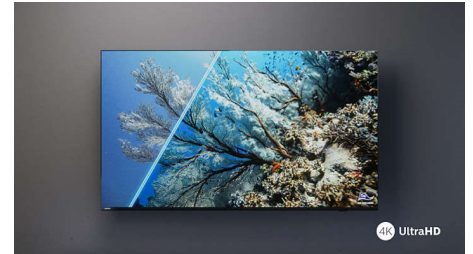

## Ultra-sharp picture

No matter what you watch, this 4K LED TV gives you a bright, ultra-sharp picture with vivid colors. Plus, the TV is compatible with all major HDR formats so you'll see more detail, even in dark and bright areas when you're streaming HDR content.