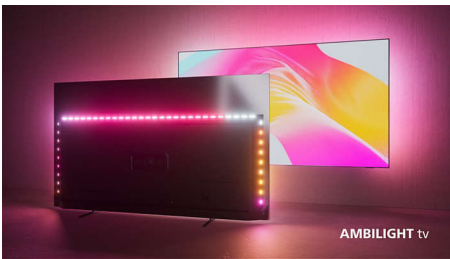

Ambilight TV

Ambilight TVs are the only TVs with LED lights behind the screen that react to what you watch, immersing you in a halo of colorful light. It changes everything: your TV seems bigger, and you'll be drawn deeper into your favorite shows, movies, and games.