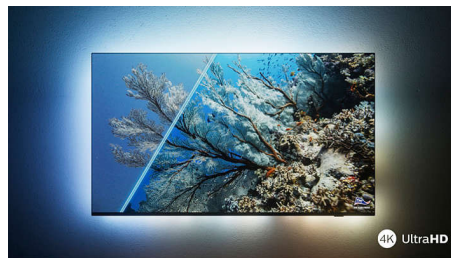

Ambilight TV

Ambilight TVs are the only TVs with LED lights behind the screen that react to what you watch, immersing you in a halo of colorful light. It changes everything: your TV seems bigger, and you'll be drawn deeper into your favorite shows, movies, and games.

TV content

Google Play

Go beyond traditional TV programming with Google Play Store. Experience endless movies, TV, music, apps and games online. More to love.

Ultra-sharp picture

No matter what you watch, this 4K LED Ambilight TV gives you a bright, ultra-sharp picture with vivid colors. The TV is compatible with all major HDR formats-so you'll see more detail, even in dark and bright areas, when you're streaming HDR content.