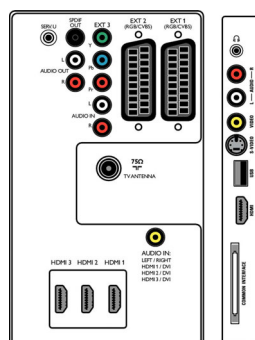

## Connectivity

- EasyLink (HDMI-CEC): One touch play, System standby
- Front / Side connections: HDMI v1.3, S-video in, CVBS in, Audio L/R in, Headphone Out, USB
- Ext 1 Scart: Audio L/R, CVBS in/out, RGB
- Ext 2 Scart: Audio L/R, CVBS in/out, RGB
- Other connections: Analog audio Left/Right out, PC Audio in, S/PDIF out (coaxial), Common Interface
- Ext 3: YPbPr, Audio L/R in
- Ext 4: HDMI v1.3
- Ext 5: HDMI v1.3
- Ext 6: HDMI v1.3

## Power

- Mains power: 220 - 240V, 50/60Hz
- Ambient temperature: 5 °C to 35 °C
- Power consumption: 170 W
- Standby power consumption: 0.15 W

## Accessories

- Included accessories: Tabletop swivel stand, Power cord, Quick start guide, User Manual, Warranty certificate, Remote Control, Batteries for remote control

## Dimensions

- Set Width: 940 mm
- Set Height: 585 mm
- Set Depth: 99 mm
- Product weight: 17.5 kg
- Set width (with stand): 940 mm
- Set height (with stand): 657 mm
- Set depth (with stand): 262 mm
- Product weight (+stand): 22.5 kg
- Box width: 1090 mm
- Box height: 665 mm
- Box depth: 330 mm
- Weight incl. Packaging: 29 kg
- Wall mount compatible: 300 x 300 mm