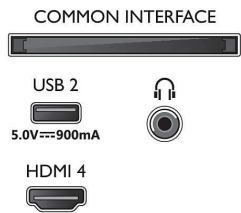

Specifications

Ambilight

- Ambilight Features: Wall colour adaptive, Lounge mode, Game Mode, Ambilight Music, AmbiWakeup, AmbiSleep, Philips Wireless Home Speakers, Ambilight Boot-Up Animation
- Ambilight Version: 3 sided

Picture/Display

- Diagonal screen size (inch): 55 inch
- Diagonal screen size (metric): 139 cm
- Display: 4K Ultra HD LED
- Panel resolution: 3840 x 2160
- Native refresh rate: 120 Hz

- Picture engine: P5 Perfect Picture Engine
- Picture enhancement: Micro Dimming Pro, Wide Colour Gamut 90% DCI/P3, HDR10+, Dolby Vision, CalMAN Ready, Perfect Natural Motion, HLG (Hybrid Log Gamma)

Display input resolution

- Resolution-Refresh rate: 576 p - 50 Hz, 640 x 480 - 60 Hz, 720 p - 50 Hz, 60 Hz, 1920 x 1080 p - 24 Hz, 25 Hz, 30 Hz, 50 Hz, 60 Hz, 100 Hz, 120 Hz., 2560 x 1440 - 60 Hz, 120 Hz, 3840 x 2160 p - 24 Hz, 25 Hz, 30 Hz, 50 Hz, 60 Hz, 100 Hz, 120 Hz.

Tuner/Reception/Transmission

- Digital TV: DVB-T/T2/T2-HD/C/S/S2
- TV Programme guide*: 8-day Electronic Programme Guide
- Signal strength indication
- Teletext: 1000 page Hypertext
- HEVC support

Android TV

- OS: Google TV™
- Pre-installed apps: Google Play Movies*, Google Search, YouTube, Netflix, Apple TV, Amazon Prime Video, Disney+, YouTube Music, Fitness

Connections

Side