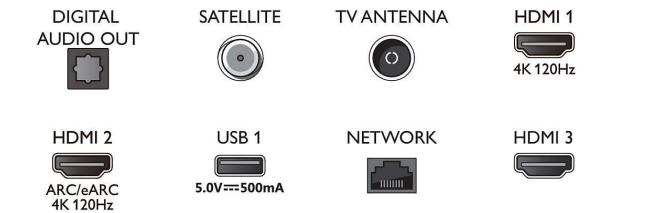

Picture/Display

- Diagonal screen size (inch): 55 inch
- Diagonal screen size (metric): 139 cm
- Display: 4K Ultra HD LED
- Panel resolution: 3840 x 2160
- Native refresh rate: 120 Hz

- Picture engine: P5 Perfect Picture Engine
- Picture enhancement: Micro Dimming Pro, Wide Colour Gamut 90% DCI/P3, HDR10+, Dolby Vision, CalMAN Ready, Perfect Natural Motion, HLG (Hybrid Log Gamma)

- OS: Google TV™
- Pre-installed apps: Google Play Movies*, Google Search, YouTube, Netflix, Apple TV, Amazon Prime Video, Disney+, YouTube Music, Fitness

Connections

Side

Bottom

Specifications

- App, Ambilight Aurora
- Memory size (Flash): 16 GB*
- Gaming cloud: Geforce Now