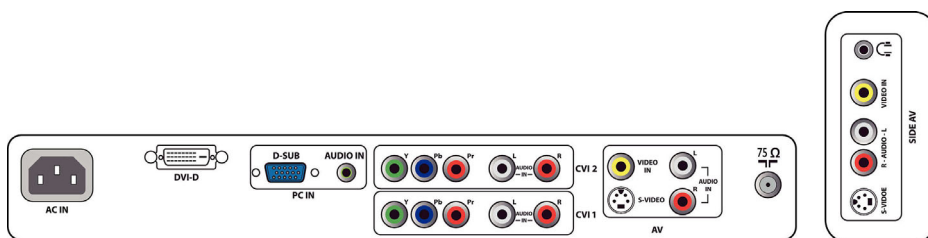

- Remote control type: RC2023611/01B
- Teletext: 1000 page Smart Text

Sound

- Output power (RMS): 2 x 5W
- Sound System: Mono, Nicam Stereo, Stereo
- Sound Enhancement: Virtual Surround Sound

Loudspeakers

- Built-in speakers: 2

Connectivity

- AV 1: Audio L/R in, YPbPr
- AV 2: Audio L/R in, YPbPr
- AV 3: Audio L/R in, CVBS in, S-Video in
- Front / Side connections: Audio L/R in, CVBS in, Headphone Out, S-video in
- Other connections: HDMI, PC Audio in, PC-In, VGA

Power

- Mains power: 100-240V, 60-50 Hz
- Ambient temperature: 5 °C to 40 °C
- Power consumption: 150 W
- Standby power consumption: ≤ 2 W

Accessories

- Included accessories: Power cord, Quick start guide, User Manual, Warranty certificate, Remote Control, Batteries for remote control

Dimensions

- Set Width: 790.7 mm
- Set Height: 544.6 mm
- Set Depth: 103.9 mm
- Product weight: 13.47 kg
- Set width (with stand): 790.7 mm
- Set height (with stand): 581.8 mm
- Set depth (with stand): 252.4 mm
- Product weight (+stand): 16 kg
- Box width: 1027 mm
- Box height: 672 mm
- Box depth: 234 mm
- Weight incl. Packaging: 19.2 kg
- Wall mount compatible: 400 x 200 mm

Issue date 2023-07-30

Version: 6.2.14

EAN: 87 12581 31840 6

© 2023 Koninklijke Philips N.V.
All Rights reserved.

Specifications are subject to change without notice.
Trademarks are the property of Koninklijke Philips N.V.
or their respective owners.

www.philips.com