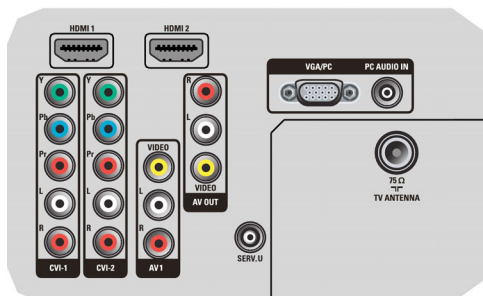

Sound

- Output power (RMS): 20W
- Sound System: Mono, Nicam Stereo, Stereo
- Sound Enhancement: Auto Volume Leveler, Dynamic Bass Enhancement, Incredible Surround, Subwoofer, Treble and Bass Control

Loudspeakers

- Built-in speakers: 2

Connectivity

- AV 1: Audio L/R in, YPbPr
- AV 2: Audio L/R in, YPbPr
- AV 3: Audio L/R in, CVBS in
- EasyLink (HDMI-CEC): One touch play, EasyLink, Remote control pass-through, System audio control, System standby
- Front / Side connections: HDMI v1.3, S-video in, CVBS in, Audio L/R in, Headphone Out, USB
- HDMI 1: HDMI v1.3
- HDMI 2: HDMI v1.3
- Other connections: Monitor out, CVBS, L/R (cinch), PC-in VGA + Audio L/R in

Power

- Mains power: 110-240V; 50-60Hz
- Ambient temperature: 5 °C to 40 °C
- Power consumption: 265 W
- Standby power consumption: (typical) <0.15W

Accessories

- Included accessories: Tabletop swivel stand, Power

- cord, Quick start guide, User Manual, Remote Control, 2 x AAA Batteries
- User Manual: Arabic, English, French, Malay, Thai, Traditional Chinese

Dimensions

- Set Width: 1150 mm
- Set Height: 712 mm
- Set Depth: 88 mm
- Product weight: 21 kg
- Set width (with stand): 1150 mm
- Set height (with stand): 762 mm
- Set depth (with stand): 295 mm
- Product weight (+stand): 25 kg
- Box width: 1463 mm
- Box height: 871 mm
- Box depth: 310 mm
- Weight incl. Packaging: 32 kg
- Wall mount compatible: 400 x 400 mm

Rear connectors

Side

Issue date 2023-07-30

Version: 5.5.4

EAN: 87 12581 47813 1

© 2023 Koninklijke Philips N.V.
All Rights reserved.

Specifications are subject to change without notice.
Trademarks are the property of Koninklijke Philips N.V.
or their respective owners.

www.philips.com