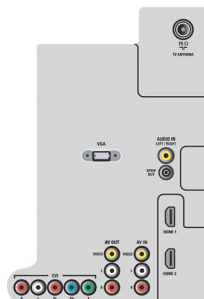

Sound

- Output power (RMS): 20W
- Sound System: Mono, Nicam Stereo, Stereo
- Sound Enhancement: Auto Volume Leveler, Incredible Surround, Smart Sound, Subwoofer, Treble and Bass Control

Loudspeakers

- Built-in speakers: 2

Connectivity

- AV 1: Audio L/R in, YPbPr
- AV 2: Audio L/R in, CVBS in
- EasyLink (HDMI-CEC): One touch play, EasyLink, Remote control pass-through, System audio control, System standby
- Front / Side connections: HDMI v1.3, S-video in, CVBS in, Audio L/R in, Headphone Out, USB
- HDMI 1: HDMI v1.3
- HDMI 2: HDMI v1.3
- Other connections: Monitor out, CVBS, L/R (cinch), PC-in VGA + Audio L/R in, S/PDIF out (coaxial)

Power

- Mains power: 220-240V, 50/60Hz
- Ambient temperature: 5 °C to 35 °C
- Power consumption: 220 W
- Standby power consumption: ≤ 0.15

Accessories

- Included accessories: Tabletop swivel stand, Power cord, Quick start guide, User Manual, Warranty certificate, Remote Control, Batteries for remote control
- User Manual: English

Dimensions

- Set Width: 1033 mm
- Set Height: 664 mm
- Set Depth: 83 mm
- Product weight: 16.5 kg
- Set width (with stand): 1033 mm
- Set height (with stand): 694 mm
- Set depth (with stand): 271 mm
- Product weight (+stand): 19.5 kg
- Box width: 1285 mm
- Box height: 767 mm
- Box depth: 271 mm
- Weight incl. Packaging: 26.5 kg
- Wall mount compatible: 400 x 400 mm

Rear connectors

Side