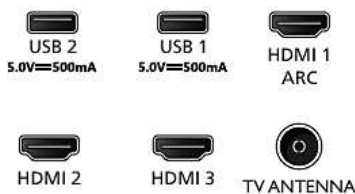

Sound

- Output power (RMS): 20W
- Speaker configuration: 10Wx2 speaker
- Sound Enhancement: Clear Dialogue, Dolby Volume Leveler

Connectivity

- Number of HDMI connections: 3
- HDMI features: Audio Return Channel
- EasyLink (HDMI-CEC): One touch play, Remote control pass-through, System audio control, System standby
- Number of USBs: 2
- Wireless connection: Bluetooth 5.0, Wi-Fi 802.11ac, 2x2, Dual band
- Other connections: Antenna IEC75, Service connector, Digital audio out (optical), Ethernet-LAN RJ-45
- HDCP 2.3: Yes on all HDMI
- HDMI ARC: Yes on HDMI1
- HDMI 2.1 features: HDMI VRR

Supported HDMI video features

- HDR: Dolby Vision, HDR10, HDR10+, HLG

Power

- Mains power: AC 220--240 V 50/60Hz
- Ambient temperature: 5 °C to 35 °C
- Standby power consumption: <0.5W
- Power Saving Features: Auto switch-off timer, Eco mode, Picture mute (for radio)

Accessories

- Included accessories: 2 x AAA Batteries, Power cord, Quick start guide, Legal and safety brochure, Table top stand, Remote Control

Dimensions

- Set Width: 1227 mm
- Set Height: 712 mm
- Set Depth: 85 mm
- Product weight: 10 kg
- Set width (with stand): 1227 mm
- Set height (with stand): 783 mm
- Set depth (with stand): 258 mm

55PUT7428/56

- Product weight (+stand): 11 kg
- Box width: 1360 mm
- Box height: 840 mm
- Box depth: 160 mm
- Weight incl. Packaging: 14 kg
- Wall mount dimensions: 200 x 100 mm

Connections

Side

Back