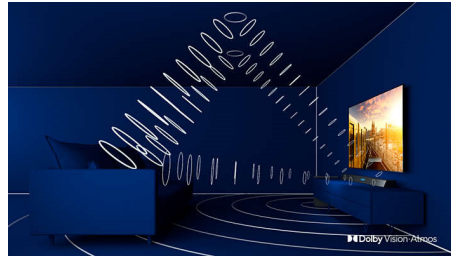

Dolby Vision and Dolby Atmos

Support for Dolby's premium sound and video formats means the HDR content you watch will look-and sound-gloriously real. Whether it's the latest streaming series or a Blu-Ray disc set, you'll enjoy contrast, brightness, and color that reflect the director's original intentions. And hear spacious sound with clarity, detail, and depth.