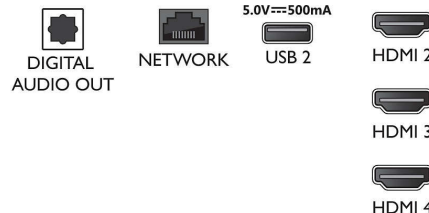

360 photo, HEIF

Processing

- Processing Power: Quad Core

Sound

- Output power (RMS): 16W
- Speaker configuration: 8Wx2 full range speaker
- Sound Enhancement: Auto Volume Leveler, Dolby Atmos, Clear Sound, Smart Sound

Connectivity

- Number of HDMI connections: 4
- HDMI features: 4K, Audio Return Channel
- EasyLink (HDMI-CEC): Remote control pass-through, System audio control, System standby, One touch play
- Number of USBs: 2
- Wireless connection: Wi-Fi 802.11n, 2x2, Dual band, Bluetooth
- Other connections: Digital audio out (optical), Ethernet-LAN RJ-45, Headphone out
- HDCP 2.2: Yes on all HDMI

Power

- Mains power: AC 220 - 240 V 50/60Hz
- Ambient temperature: 5 °C to 35 °C
- Power Saving Features: Auto switch-off timer, Picture mute (for radio)

Accessories

- Included accessories: Remote Control, Quick start guide, Legal and safety brochure, Power cord, Table top stand
- Included batteries: 2 x AAA Batteries

Dimensions

- Set Width: 958 mm
- Set Height: 568 mm
- Set Depth: 82 mm
- Product weight: 7.6 kg
- Set width (with stand): 958 mm
- Set height (with stand): 618.5 mm
- Set depth (with stand): 218.6 mm
- Product weight (+stand): 7.8 kg
- Box width: 1070 mm
- Box height: 650 mm
- Box depth: 140 mm
- Weight incl. Packaging: 10.5 kg

- Wall mount compatible: 100 x 200 mm

Connections

Side

Down

Issue date 2023-07-30

Version: 8.1.1

EAN: 87 18863 02936 7

© 2023 Koninklijke Philips N.V.
All Rights reserved.

Specifications are subject to change without notice. Trademarks are the property of Koninklijke Philips N.V. or their respective owners.

www.philips.com

- EPG and actual visibility (up to 8 days) is country and operator dependent.
- Smart TV app offerings vary per TV model and country. For more details please visit: www.philips.com/smarttv.
- Please note that your Amazon Apps may not always be available in your country. (Currently Amazon apps works only in UK, Germany, Austria)
- Its functionality is subject to ChromeCast built-in apps and smart devices. For more details, please visit ChromeCast built-in product pages.
- Netflix subscription required. Subject to terms at <https://www.netflix.com>
- Google Assistant is available on Philips Android TVs running on Android O (8) or higher OS version. GA is available in selected languages and countries. Supported language/countries list is going to be expanded overtime. For latest language and countries support list please contact our consumer care.
- Image depicted on the website are non-contractual pictures. Please always refer to the actual TV that are sold in the retail or stores.
- Due to the transmission limitations of Bluetooth wireless technology, a slight sound delay might occur when you hear audio from your bluetooth headphone or bluetooth speakers. When this occur, you might see the character moving his or her mouth but there is a slight delay in spoken dialog accompany