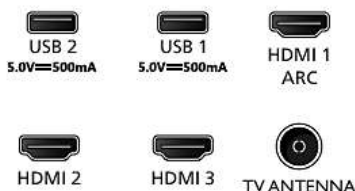

Sound

- Output power (RMS): 20W
- Speaker configuration: 10Wx2 speaker
- Sound Enhancement: Clear Dialogue, Dolby Volume Leveler

Connectivity

- Number of HDMI connections: 3
- HDMI features: Audio Return Channel
- EasyLink (HDMI-CEC): One touch play, Remote control pass-through, System audio control, System standby
- Number of USBs: 2
- Wireless connection: Bluetooth 5.0, Wi-Fi 802.11ac, 2x2, Dual band
- Other connections: Antenna IEC75, Service connector, Digital audio out (optical), Ethernet-LAN RJ-45
- HDCP 2.3: Yes on all HDMI
- HDMI ARC: Yes on HDMI1
- HDMI 2.1 features: HDMI VRR

Supported HDMI video features

- HDR: Dolby Vision, HDR10, HDR10+, HLG

Power

- Mains power: AC 220--240 V 50/60Hz
- Ambient temperature: 5 °C to 35 °C
- Standby power consumption: <0.5W
- Power Saving Features: Auto switch-off timer, Eco mode, Picture mute (for radio)

Accessories

- Included accessories: 2 x AAA Batteries, Power cord, Quick start guide, Legal and safety brochure, Table top stand, Remote Control

Dimensions

- Set Width: 1227 mm
- Set Height: 712 mm
- Set Depth: 85 mm
- Product weight: 10 kg
- Set width (with stand): 1227 mm
- Set height (with stand): 783 mm
- Set depth (with stand): 258 mm

55PUT7428/56

- Product weight (+stand): 11 kg
- Box width: 1360 mm
- Box height: 840 mm
- Box depth: 160 mm
- Weight incl. Packaging: 14 kg
- Wall mount dimensions: 200 x 100 mm

Connections

Side

Back