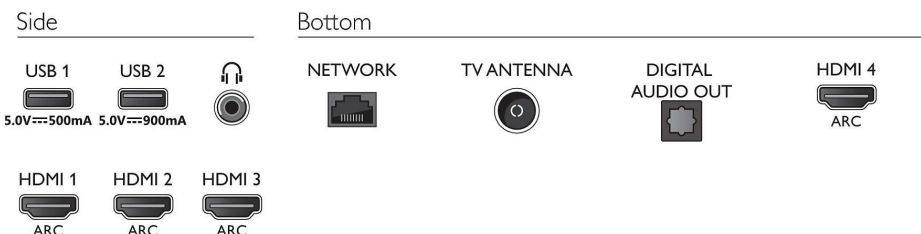

Connectivity

- Number of HDMI connections: 4
- HDMI features: 4K, Audio Return Channel
- EasyLink (HDMI-CEC): Remote control pass-through, System audio control, System standby, One touch play
- Number of USBs: 2
- Wireless connection: Bluetooth 4.2, Wi-Fi 802.11ac, 2x2, Dual band
- Other connections: Digital audio out (optical), Ethernet-LAN RJ-45, Headphone out
- HDCP 2.3: Yes on all HDMI

Power

- Mains power: AC 110 - 240 V 50/60Hz
- Ambient temperature: 5 °C to 35 °C
- Power Saving Features: Auto switch-off timer, Light sensor, Picture mute (for radio), Eco mode

Accessories

- Included batteries: 2 x AAA Batteries
- Included Accessories: Legal and safety brochure, Power cord, Quick start guide (x1), Remote Control, Table top stand

Dimensions

- Set Width: 1448.7 mm
- Set Height: 829.5 mm
- Set Depth: 58.0 mm
- Product weight: 27.9 kg
- Set width (with stand): 1448.7 mm
- Set height (with stand): 846.1 mm
- Set depth (with stand): 280 mm
- Product weight (+stand): 28.4 kg
- Box width: 1660.0 mm
- Box height: 1002.0 mm
- Box depth: 170 mm
- Weight incl. Packaging: 38 kg
- Wall mount compatible: 300 x 300 mm

Connections

Issue date 2023-07-30

Version: 7.0.1

EAN: 87 18863 02761 5

© 2023 Koninklijke Philips N.V.
All Rights reserved.

Specifications are subject to change without notice.
Trademarks are the property of Koninklijke Philips N.V.
or their respective owners.

www.philips.com

* Memory size (Flash) : 16G, the actual available disc space may differ (dependent on e.g. (pre-)installed apps, installed operating system, etc.)

* EPG and actual visibility (up to 8 days) is country and operator dependent.

* Android App offerings vary per country. For more details please visit your local Google Play Store.

* The TV supports DVB reception for 'Free to air' broadcast. Specific DVB operators may not be supported. An up to date list can be found in the FAQ section of the Philips support website. For some operators Conditional Access and subscription are required. Contact your operator for more information.

* Philips TV Remote app and related functionalities vary per TV model, operator, and country, as well as smart device model and OS. For more details please visit: www.philips.com/TVRemoteapp.

* Smart TV app offerings vary per TV model and country. For more details please visit: www.philips.com/smarttv.

* Image depicted on the website are non-contractual pictures. Please always refer to the actual TV that are sold in the retail or stores.