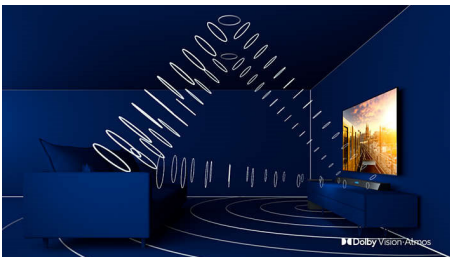

Dolby Vision and Dolby Atmos

Support for Dolby's premium sound and video formats means the HDR content you watch will look-and sound-gloriously real. Whether it's the latest streaming series or a Blu-Ray disc set, you'll enjoy contrast, brightness, and color that reflect the director's original intentions.

And hear spacious sound with clarity, detail, and depth.