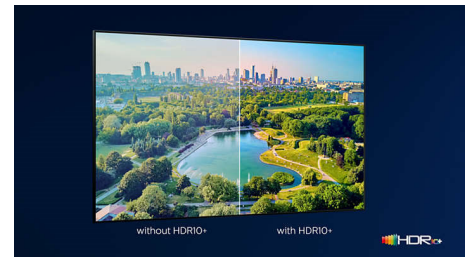

Major HDR formats supported

A Philips 4K UHD OLED TV is compatible with all major HDR formats, including HDR10+ and Dolby Vision. Whether it's a must-watch series or the latest video game, shadows will be deeper. Bright surfaces will shine. Colors will be truer. Motion is incredibly smooth.