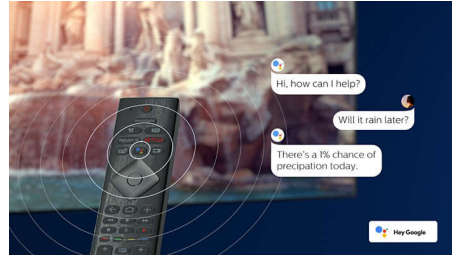

Google Assistant

A Philips Android TV with the Google Assistant lets you control your TV, and more, with your voice. Want to find content and apps, play games, or get answers on screen? Just ask. You can even control Google Assistant-compatible smart home devices.