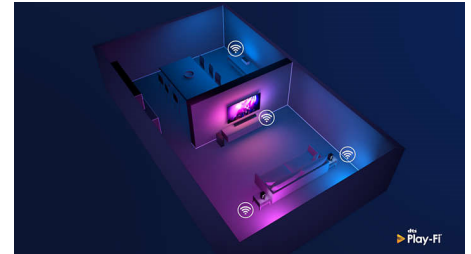

DTS Play-Fi

With DTS Play-Fi on your Philips TV you can connect to compatible speakers in any room. Got wireless speakers in the kitchen? Listen to the movie while you make a snack, or keep up with the sports commentary while you get everyone a drink.