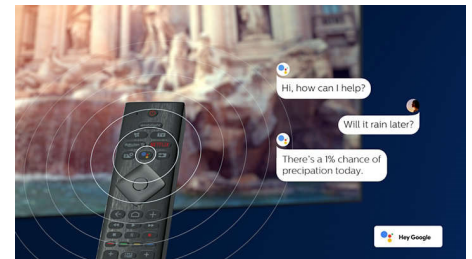

Google Assistant

Control your Philips Android TV with your voice. Want to play a game, watch Netflix, or find content and apps in the Google Play store? Just tell your TV. You can even command all Google Assistant-compatible smart home devices-like dimming the lights and setting the thermostat on movie night. Without leaving the sofa.