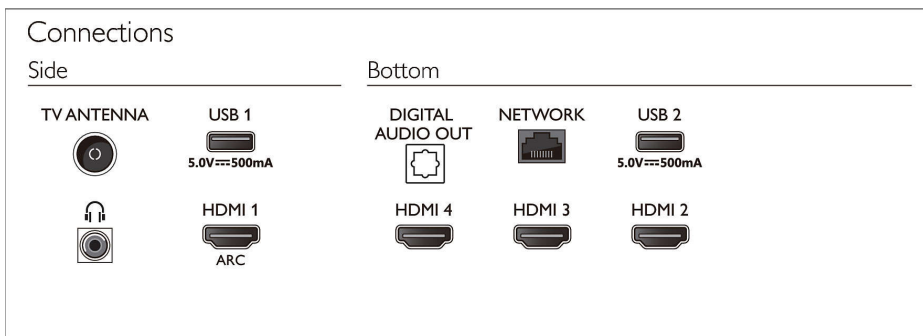

- EPG and actual visibility (up to 8 days) is country and operator dependent.
- Android App offerings vary per country. For more details please visit your local Google Play Store.
- The TV supports DVB reception for 'Free to air' broadcast. Specific DVB operators may not be supported. An up to date list can be found in the FAQ section of the Philips support website. For some operators Conditional Access and subscription are required. Contact your operator for more information.
- Smart TV app offerings vary per TV model and country. For more details please visit: www.philips.com/smarttv.
- Please note that your Amazon Apps may not always be available in your country. (Currently Amazon apps works only in UK, Germany, Austria)
- Its functionality is subject to ChromeCast built-in apps and smart devices. For more details, please visit ChromeCast built-in product pages.
- Netflix subscription required. Subject to terms at <https://www.netflix.com>
- Google Assistant is available on Philips Android TVs running on Android O (8) or higher OS version. GA is available in selected languages and countries. Supported language/countries list is going to be expanded overtime. For latest language and countries support list please contact our consumer care.
- Image depicted on the website are non-contractual pictures. Please always refer to the actual TV that are sold in the retail or stores.
- Due to the transmission limitations of Bluetooth wireless technology, a slight sound delay might occur when you hear audio from your bluetooth headphone or bluetooth speakers. When this occur, you might see the character moving his or her mouth but there is a slight delay in spoken dialog accompany

Issue date 2023-07-30

Version: 13.1.1

EAN: 87 18863 02809 4

© 2023 Koninklijke Philips N.V.
All Rights reserved.

Specifications are subject to change without notice.
Trademarks are the property of Koninklijke Philips N.V. or their respective owners.

www.philips.com