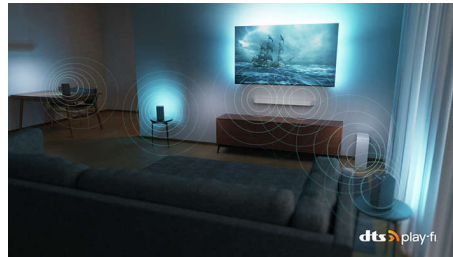

DTS Play-Fi

You get great, clear TV sound right out of the box. If you want more, Philips Wireless Home System with DTS Play-Fi lets you connect to compatible soundbars and wireless speakers around your home in seconds. You can even create a home theatre surround-sound system using your TV as a central speaker.

55OLED708/56