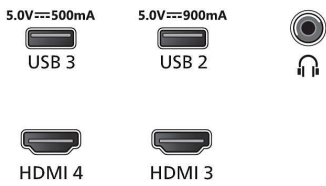

Specifications

Ambilight

- Ambilight Features: Wall colour adaptive, Lounge mode, Game Mode, Ambilight Music, AmbiWakeup, AmbiSleep, Philips Wireless Home Speakers, Ambilight Aurora, Ambilight Bootup Animation
- Ambilight Version: 3-sided

Picture/Display

- Display: 4K Ultra HD OLED
- Panel resolution: 3840 x 2160

- Native refresh rate: 120 Hz
- Picture engine: P5 AI Perfect Picture Engine
- Picture enhancement: Wide Color Gamut 97% DCI/P3, Perfect Natural Motion, Micro Dimming Perfect, Dolby Vision, A.I. PQ mode, CalMAN Ready, HDR10+ Adaptive, Filmmaker mode, HLG (Hybrid Log Gamma)

Display input resolution

- Resolution-Refresh rate: 576p-50Hz, 640x480-60Hz, 720p-50Hz,60Hz, 1920x1080p-

- 24Hz,25Hz,30Hz,50Hz, ,60Hz,100Hz,120Hz., 2560x1440-60Hz,120Hz, 3840x2160p-24Hz,25Hz,30Hz,50Hz, , 60Hz,100Hz,120Hz.

Tuner/Reception/Transmission

- Digital TV: DVB-T/T2
- Video Playback: PAL, SECAM
- TV Program guide*: 8 day Electronic Program Guide
- Signal strength indication

Connections

Side