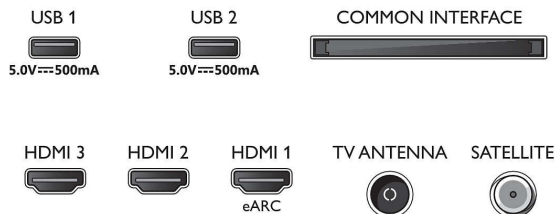

Supported HDMI video features

- HDR: HDR10, HLG

EU Energy card

- EPREL registration numbers: 1428887
- Energy class for SDR: E
- On mode power demand for SDR: 64 kWh/1000h
- Energy class for HDR: F
- On mode power demand for HDR: 118 kWh/1000h
- Off mode power consumption: n.a.
- Networked standby mode: 2.0 W
- Panel technology used: LED LCD

Power

- Mains power: AC 220 - 240 V 50/60 Hz
- Standby power consumption: less than 0.3 W
- Power Saving Features: Auto switch-off timer, Picture mute (for radio), Eco mode, Light sensor

Accessories

- Included accessories: Remote Control, 2 x AAA Batteries, Tabletop stand, Power cord, Quick start guide, Legal and safety brochure

Design

- Colours of TV: Anthracite grey bezel
- Stand design: Anthracite grey sticks

Dimensions

- Set Width: 1227.0 mm
- Set Height: 720.0 mm
- Set Depth: 87.5 mm
- Product weight: 10.6 kg
- Set width (with stand): 1227.0 mm
- Set height (with stand): 740.0 mm
- Set depth (with stand): 260.0 mm
- Product weight (+stand): 10.7 kg
- Box width: 1360.0 mm
- Box height: 840.0 mm
- Box depth: 160.0 mm
- Weight incl. Packaging: 14.3 kg
- Stand width: 810.0 mm
- Stand height: 20.0 mm
- Stand depth: 260.0 mm
- Distance between 2 stands: 810.0 mm
- Stand height to TV bottom edge: 20.0 mm
- Wall-mount compatible: 200 x 100 mm

Connections

Side

Rear

Issue date 2023-09-21

Version: 2.2.1

EAN: 87 18863 03688 4

© 2023 Koninklijke Philips N.V.
All Rights reserved.

Specifications are subject to change without notice.
Trademarks are the property of Koninklijke Philips N.V.
or their respective owners.

www.philips.com

- This television contains lead only in certain parts or components where no technology alternatives exist in accordance with existing exemption clauses under the RoHS Directive.
- EPG and actual visibility (up to 8 days) is country- and operator-dependent.
- The TV supports DVB reception for 'Free to air' broadcast. Specific DVB operators may not be supported. An up to date list can be found in the FAQ section of the Philips support website. For some operators Conditional Access and subscription are required. Contact your operator for more information.
- Philips TV Remote app and related functionalities vary per TV model, operator and country, as well as smart device model and OS. For more details please visit: www.philips.com/TVRemoteapp.
- Smart TV app availability varies per TV model and country. For more details please visit: www.philips.com/smarttv.
- Amazon Prime is available in selected languages and countries.
- Netflix subscription required. Subject to terms on <https://www.netflix.com>
- "Works with Google Assistant" is applicable in the countries where Google have introduced the function.
- Remote control without microphone, Google Assistant works via the mobile Google Home app or via Google Home Speaker.