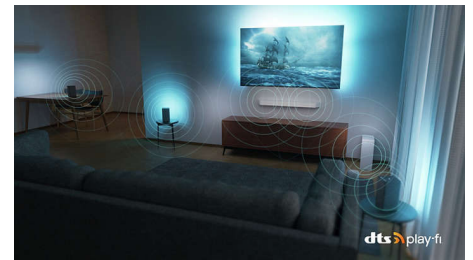

## DTS Play-Fi

Philips Wireless Home System powered by DTS Play-Fi lets you connect to compatible soundbars and wireless speakers around your home in seconds. Listen to movies in the kitchen. Play music anywhere. You can even create a home-cinema surround-sound system using your Philips TV as a central speaker.