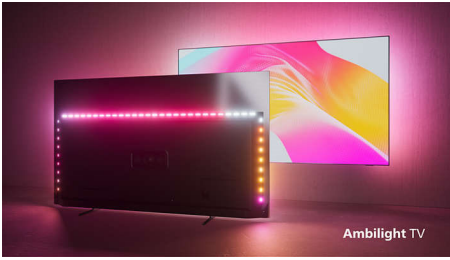

4K Ambilight TV
139 cm (55") Ambilight TV P5 AI perfect picture engine, Dolby Atmos sound, Google TV™

Highlights

Next-gen Ambilight

With next-gen Ambilight, LEDs behind the screen immerse you in a halo of colourful light that's more detailed, better defined and more in sync with the action than ever! Plus, you can liven up a blank screen with the Aurora-curated collection of images and videos, which look great with Ambilight.