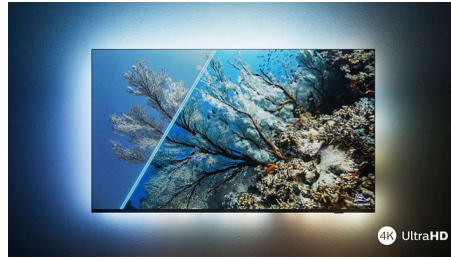

Ultra-sharp picture

No matter what you watch, you'll enjoy a bright, ultra-sharp picture with vivid colors. Plus, this 4K (UHD) Ambilight TV is compatible with all major HDR formats—so you'll see more detail, even in dark and bright areas, when you're streaming HDR content.